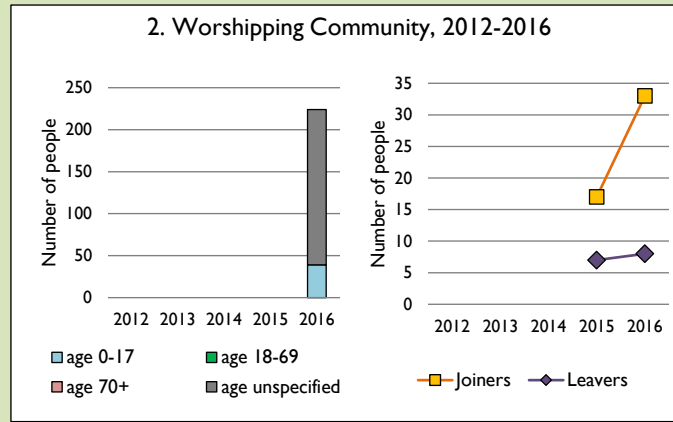

Dashboard for the benefice of Headington Quarry in the Deanery of COWLEY

Benefice census summary

Benefice population (2011): 10659

	Benefice	Diocese	National
% aged 0-17	20%	23%	21%
% aged 18-44	45%	37%	37%
% aged 45-64	21%	25%	25%
% aged 65 & over	14%	15%	16%
% Christian	55%	58%	59%
% non-Christian religion	9%	9%	9%

For more detailed census information: see <http://arcg.is/1RaS4CS>
<https://www.churchofengland.org/about-us/facts-stats/research-statistics.aspx>

Number of churches in benefice (2016): 1

Benefice code: 27/243 P

Number of parishes in benefice (2016): 1