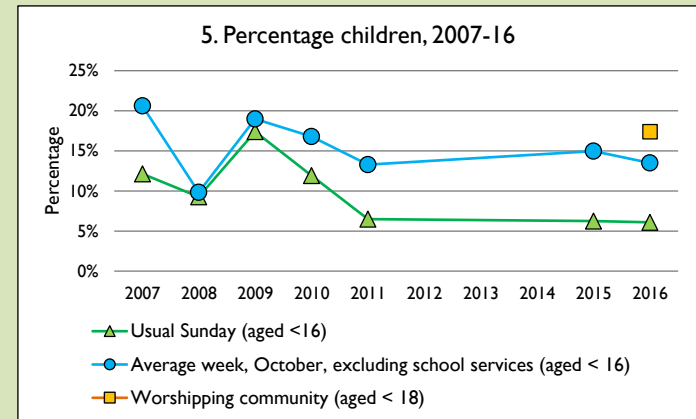

This dashboard contains figures as submitted by churches currently in the benefice.

Attendance statistics: taken from annual Statistics for Mission returns.

Easter: Easter Eve & Easter Day; Christmas: Christmas Eve & Christmas Day.

Baptisms: all baptisms & thanksgivings.

Marriages: marriages and services of prayer & dedication after civil marriages.

Funerals: those held in church & at crematoria/cemeteries.

Worshipping Community information has been collected from 2012 onwards.

Census data: taken from the 2011 national Census.

Census statistics have been mapped onto benefice boundaries so are approximations.

For more information, see:

<https://www.churchofengland.org/about-us/facts-stats/research-statistics.aspx>

Follow us on Twitter:

[@cofestats](https://twitter.com/cofestats)

Follow us on Twitter:
@cofestats

Variations in attendance from year to year may be the result of changes in the number of churches that submitted returns, or changes in parish/benefice structure.

Number of churches included in returns: 2007 1; 2008 1; 2009 1; 2010 1; 2011 1; 2012 0; 2013 0; 2014 0; 2015 1; 2016 1.

Produced by the Research and Statistics Unit, Church House, Great Smith Street, London SW1P 3AZ. Date of production: 13/11/17

Every effort has been made to ensure that data are reliable. We would be grateful to be notified of any significant errors or omissions by email to statistics.unit@churchofengland.org