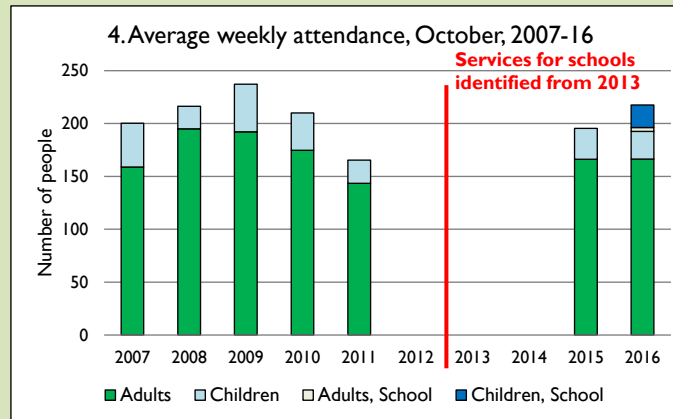

This dashboard contains figures as submitted by churches currently in the benefice.

Attendance statistics: taken from annual Statistics for Mission returns.

Easter: Easter Eve & Easter Day; Christmas: Christmas Eve & Christmas Day.

Baptisms: all baptisms & thanksgivings.

Marriages: marriages and services of prayer & dedication after civil marriages.

Funerals: those held in church & at crematoria/cemeteries.

Worshipping Community information has been collected from 2012 onwards.

Census data: taken from the 2011 national Census.

Census statistics have been mapped onto benefice boundaries so are approximations.

For more information, see:

<https://www.churchofengland.org/about-us/facts-stats/research-statistics.aspx>

Follow us on Twitter:

[@cofestats](https://twitter.com/cofestats)

Follow us on Twitter:
@cofestats

Variations in attendance from year to year may be the result of changes in the number of churches that submitted returns, or changes in parish/benefice structure.

Number of churches included in returns: 2007 1; 2008 1; 2009 1; 2010 1; 2011 1; 2012 0; 2013 0; 2014 0; 2015 1; 2016 1.

Produced by the Research and Statistics Unit, Church House, Great Smith Street, London SW1P 3AZ. Date of production: 13/11/17

Every effort has been made to ensure that data are reliable. We would be grateful to be notified of any significant errors or omissions by email to statistics.unit@churchofengland.org