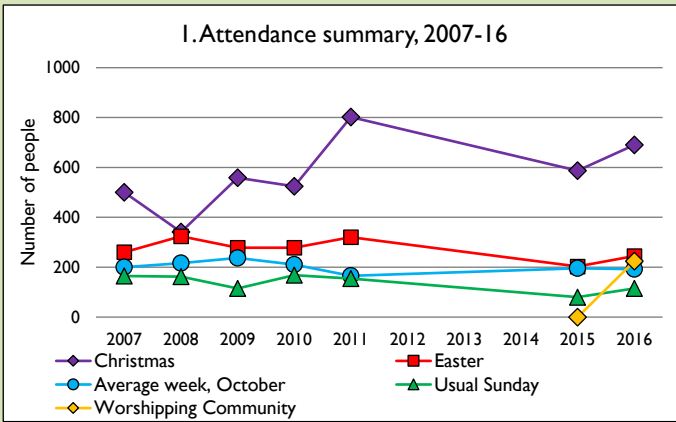

Dashboard for the benefice of Headington Quarry in the Deanery of COWLEY

Benefice census summary

Benefice population (2011): 10659

	Benefice	Diocese	National
% aged 0-17	20%	23%	21%
% aged 18-44	45%	37%	37%
% aged 45-64	21%	25%	25%
% aged 65 & over	14%	15%	16%
% Christian	55%	58%	59%
% non-Christian religion	9%	9%	9%

For more detailed census information: see <http://arcg.is/1RaS4CS>
<https://www.churchofengland.org/about-us/facts-stats/research-statistics.aspx>

Number of churches in benefice (2016): 1

Benefice code: 27/243 P

Number of parishes in benefice (2016): 1