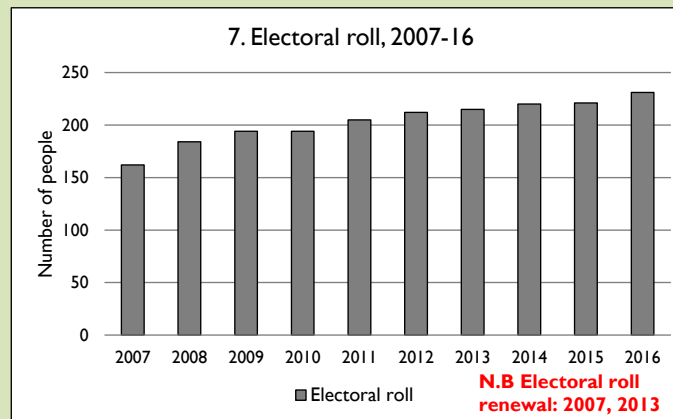

This dashboard contains figures as submitted by churches currently in the benefice.

Attendance statistics: taken from annual Statistics for Mission returns.

Easter: Easter Eve & Easter Day; Christmas: Christmas Eve & Christmas Day.

Baptisms: all baptisms & thanksgivings.

Marriages: marriages and services of prayer & dedication after civil marriages.

Funerals: those held in church & at crematoria/cemeteries.

Worshipping Community information has been collected from 2012 onwards.

Census data: taken from the 2011 national Census.

Census statistics have been mapped onto benefice boundaries so are approximations.

For more information, see:

<https://www.churchofengland.org/about-us/facts-stats/research-statistics.aspx>

Follow us on Twitter:

[@cofestats](https://twitter.com/cofestats)

Follow us on Twitter:
@cofestats

Variations in attendance from year to year may be the result of changes in the number of churches that submitted returns, or changes in parish/benefice structure.

Number of churches included in returns: 2007 1; 2008 1; 2009 1; 2010 1; 2011 1; 2012 0; 2013 0; 2014 0; 2015 1; 2016 1.

Produced by the Research and Statistics Unit, Church House, Great Smith Street, London SW1P 3AZ. Date of production: 13/11/17

Every effort has been made to ensure that data are reliable. We would be grateful to be notified of any significant errors or omissions by email to statistics.unit@churchofengland.org