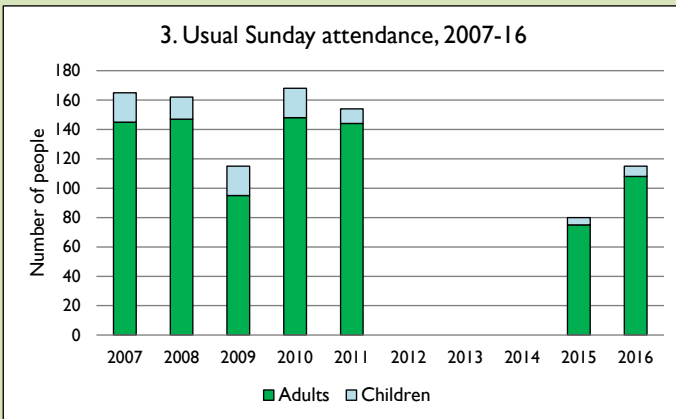

This dashboard contains figures as submitted by churches currently in the benefice.

Attendance statistics: taken from annual Statistics for Mission returns.

Easter: Easter Eve & Easter Day; Christmas: Christmas Eve & Christmas Day.

Baptisms: all baptisms & thanksgivings.

Marriages: marriages and services of prayer & dedication after civil marriages.

Funerals: those held in church & at crematoria/cemeteries.

Worshipping Community information has been collected from 2012 onwards.

Census data: taken from the 2011 national Census.

Census statistics have been mapped onto benefice boundaries so are approximations.

For more information, see:

<https://www.churchofengland.org/about-us/facts-stats/research-statistics.aspx>

Follow us on Twitter:

[@cofestats](https://twitter.com/cofestats)

Follow us on Twitter:
@cofestats

Variations in attendance from year to year may be the result of changes in the number of churches that submitted returns, or changes in parish/benefice structure.

Number of churches included in returns: 2007 1; 2008 1; 2009 1; 2010 1; 2011 1; 2012 0; 2013 0; 2014 0; 2015 1; 2016 1.

Produced by the Research and Statistics Unit, Church House, Great Smith Street, London SW1P 3AZ. Date of production: 13/11/17

Every effort has been made to ensure that data are reliable. We would be grateful to be notified of any significant errors or omissions by email to statistics.unit@churchofengland.org