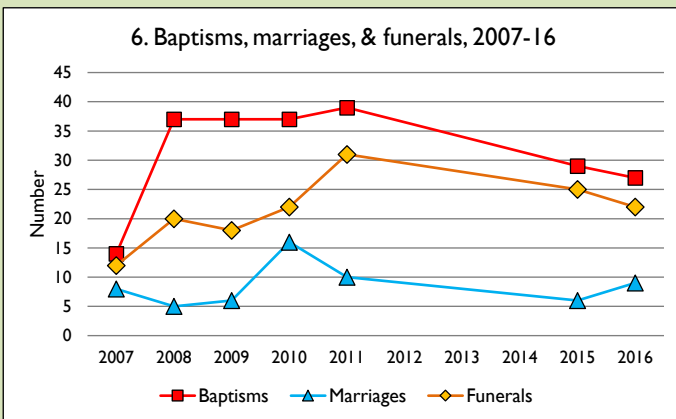

This dashboard contains figures as submitted by churches currently in the benefice.

Attendance statistics: taken from annual Statistics for Mission returns.

Easter: Easter Eve & Easter Day; Christmas: Christmas Eve & Christmas Day.

Baptisms: all baptisms & thanksgivings.

Marriages: marriages and services of prayer & dedication after civil marriages.

Funerals: those held in church & at crematoria/cemeteries.

Worshipping Community information has been collected from 2012 onwards.

Census data: taken from the 2011 national Census.

Census statistics have been mapped onto benefice boundaries so are approximations.

For more information, see:

<https://www.churchofengland.org/about-us/facts-stats/research-statistics.aspx>

Follow us on Twitter:

[@cofestats](https://twitter.com/cofestats)

Follow us on Twitter:
@cofestats

Variations in attendance from year to year may be the result of changes in the number of churches that submitted returns, or changes in parish/benefice structure.

Number of churches included in returns: 2007 1; 2008 1; 2009 1; 2010 1; 2011 1; 2012 0; 2013 0; 2014 0; 2015 1; 2016 1.

Produced by the Research and Statistics Unit, Church House, Great Smith Street, London SW1P 3AZ. Date of production: 13/11/17

Every effort has been made to ensure that data are reliable. We would be grateful to be notified of any significant errors or omissions by email to statistics.unit@churchofengland.org