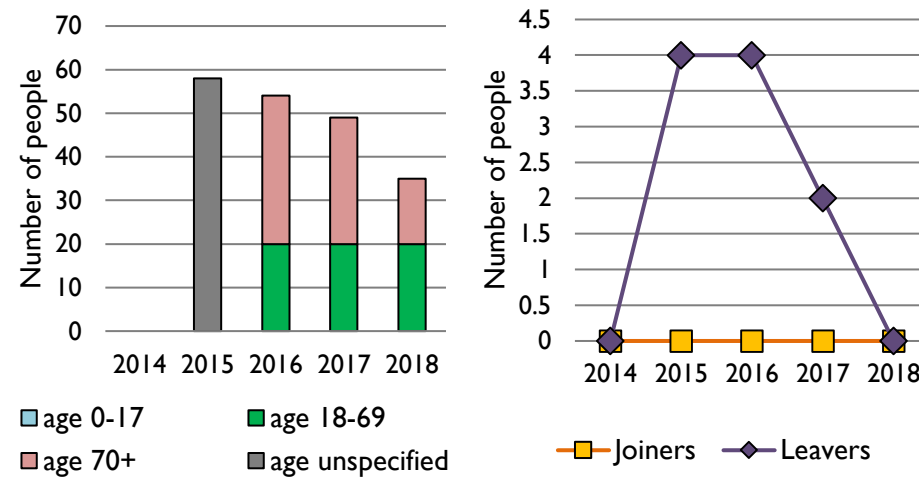

Dashboard for the parish of Caversham Park Church in the Deanery of READING

1. Attendance summary, 2009-18

2. Worshipping Community, 2014-2018

3. Usual Sunday attendance, 2009-18

4. Average weekly attendance, October, 2009-18

5. Percentage children, 2009-18

6. Baptisms, marriages, & funerals, 2009-18

7. Electoral roll, 2009-18

Parish census and deprivation summary

Parish population (2011): 3854

	Parish	Diocese	National
% aged 0-17	23%	23%	21%
% aged 18-44	35%	37%	37%
% aged 45-64	27%	25%	25%
% aged 65 & over	14%	15%	16%
% Christian	56%	58%	59%
% non-Christian religion	8%	9%	9%