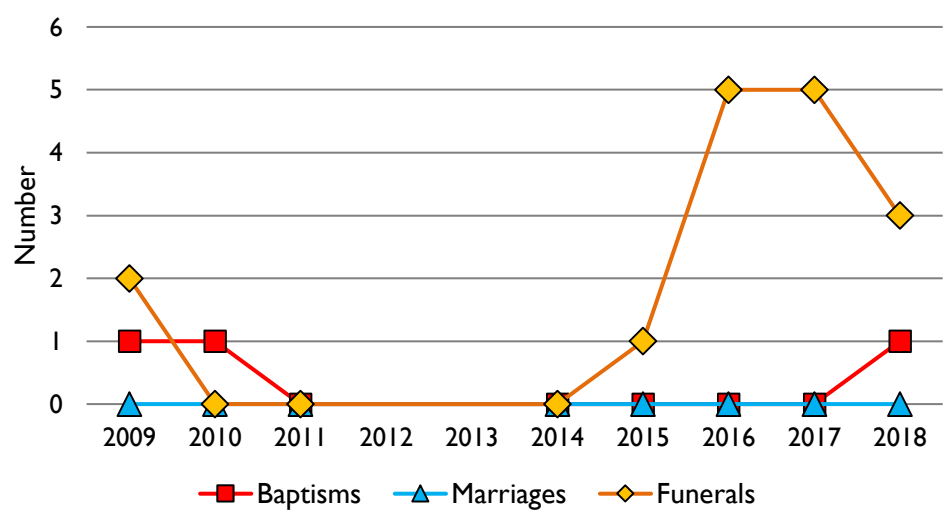

Dashboard for the parish of Caversham Park Church in the Deanery of READING

1. Attendance summary, 2009-18

2. Worshipping Community, 2014-2018

3. Usual Sunday attendance, 2009-18

4. Average weekly attendance, October, 2009-18

5. Percentage children, 2009-18

6. Baptisms, marriages, & funerals, 2009-18

7. Electoral roll, 2009-18

Parish census and deprivation summary

Parish population (2011): 3854

	Parish	Diocese	National
% aged 0-17	23%	23%	21%
% aged 18-44	35%	37%	37%
% aged 45-64	27%	25%	25%
% aged 65 & over	14%	15%	16%
% Christian	56%	58%	59%
% non-Christian religion	8%	9%	9%