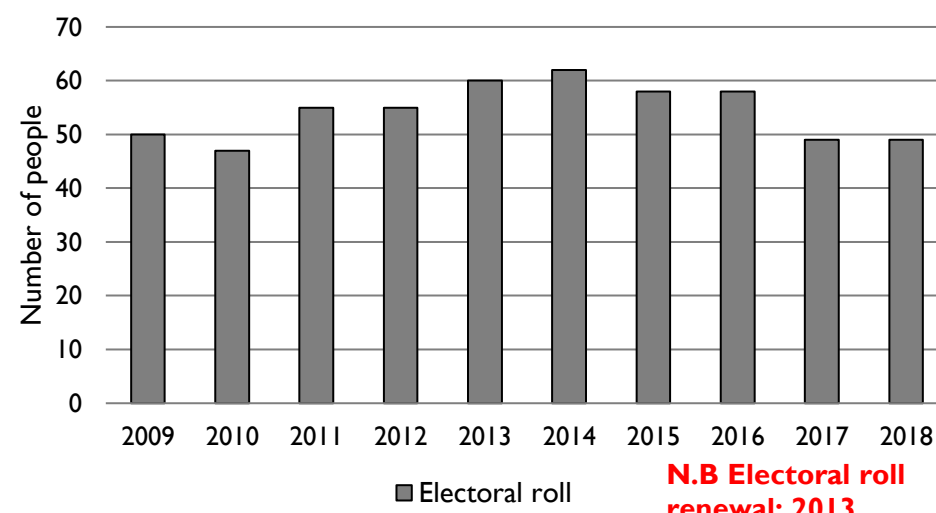

7. Electoral roll, 2009-18

Parish census and deprivation summary

Parish population (2011): 3854

	Parish	Diocese	National
% aged 0-17	23%	23%	21%
% aged 18-44	35%	37%	37%
% aged 45-64	27%	25%	25%
% aged 65 & over	14%	15%	16%
% Christian	56%	58%	59%
% non-Christian religion	8%	9%	9%

Parish deprivation rank (IMD, 2015): 11508

(1=most deprived parish in the Church of England, 12,425=least deprived)

For more detailed census & deprivation info: see <http://arcg.is/1RaS4CS>
<https://www.churchofengland.org/researchandstats>

and <http://www2.cuf.org.uk/poverty-england/poverty-map>

Number of churches in parish (2018): 1

Parish code: 270851

Variations in attendance from year to year may be the result of changes in the number of churches that submitted returns, or changes in parish/benefice structure.

Number of churches included in returns: 2009 1; 2010 1; 2011 1; 2012 0; 2013 0; 2014 1; 2015 1; 2016 1; 2017 1; 2018 1.

Produced by the Research and Statistics Unit, Church House, Great Smith Street, London SW1P 3AZ. Date of production: 30/8/19

Every effort has been made to ensure that data are reliable. We would be grateful to be notified of any significant errors or omissions by email to statistics.unit@churchofengland.org

Follow us on Twitter:
@cofestats