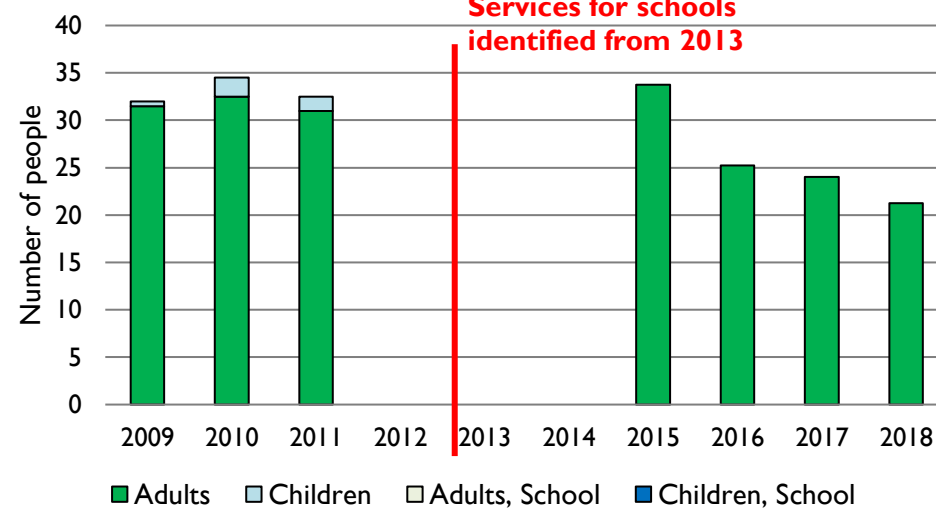

Dashboard for the parish of Caversham Park Church in the Deanery of READING

1. Attendance summary, 2009-18

2. Worshipping Community, 2014-2018

3. Usual Sunday attendance, 2009-18

4. Average weekly attendance, October, 2009-18

5. Percentage children, 2009-18

6. Baptisms, marriages, & funerals, 2009-18

7. Electoral roll, 2009-18

Parish census and deprivation summary

Parish population (2011): 3854

	Parish	Diocese	National
% aged 0-17	23%	23%	21%
% aged 18-44	35%	37%	37%
% aged 45-64	27%	25%	25%
% aged 65 & over	14%	15%	16%
% Christian	56%	58%	59%
% non-Christian religion	8%	9%	9%