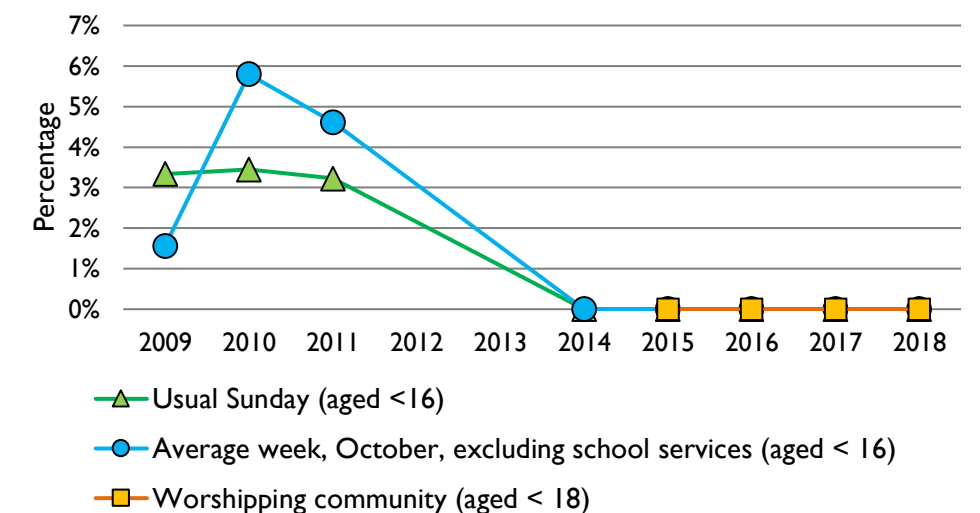

Dashboard for the parish of Caversham Park Church in the Deanery of READING

1. Attendance summary, 2009-18

2. Worshipping Community, 2014-2018

3. Usual Sunday attendance, 2009-18

4. Average weekly attendance, October, 2009-18

5. Percentage children, 2009-18

6. Baptisms, marriages, & funerals, 2009-18

7. Electoral roll, 2009-18

Parish census and deprivation summary

Parish population (2011): 3854

	Parish	Diocese	National
% aged 0-17	23%	23%	21%
% aged 18-44	35%	37%	37%
% aged 45-64	27%	25%	25%
% aged 65 & over	14%	15%	16%
% Christian	56%	58%	59%
% non-Christian religion	8%	9%	9%