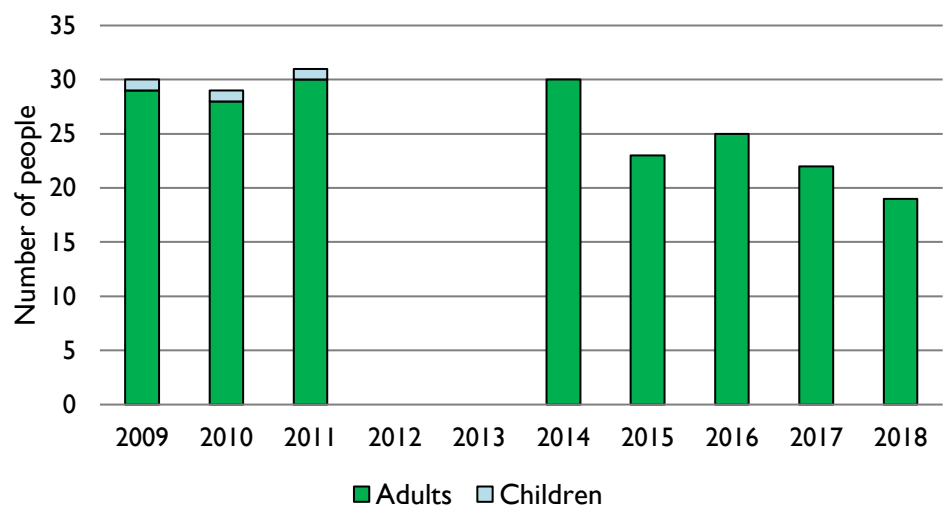

Dashboard for the parish of Caversham Park Church in the Deanery of READING

1. Attendance summary, 2009-18

2. Worshipping Community, 2014-2018

3. Usual Sunday attendance, 2009-18

4. Average weekly attendance, October, 2009-18

5. Percentage children, 2009-18

6. Baptisms, marriages, & funerals, 2009-18

7. Electoral roll, 2009-18

Parish census and deprivation summary

Parish population (2011): 3854

	Parish	Diocese	National
% aged 0-17	23%	23%	21%
% aged 18-44	35%	37%	37%
% aged 45-64	27%	25%	25%
% aged 65 & over	14%	15%	16%
% Christian	56%	58%	59%
% non-Christian religion	8%	9%	9%