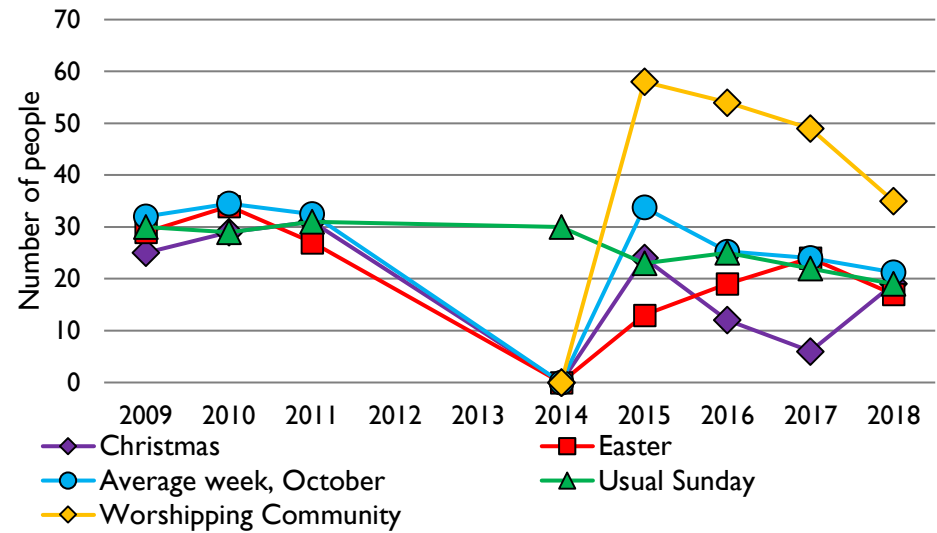

Dashboard for the parish of Caversham Park Church in the Deanery of READING

1. Attendance summary, 2009-18

2. Worshipping Community, 2014-2018

3. Usual Sunday attendance, 2009-18

4. Average weekly attendance, October, 2009-18

5. Percentage children, 2009-18

6. Baptisms, marriages, & funerals, 2009-18

7. Electoral roll, 2009-18

Parish census and deprivation summary

Parish population (2011): 3854

	Parish	Diocese	National
% aged 0-17	23%	23%	21%
% aged 18-44	35%	37%	37%
% aged 45-64	27%	25%	25%
% aged 65 & over	14%	15%	16%
% Christian	56%	58%	59%
% non-Christian religion	8%	9%	9%