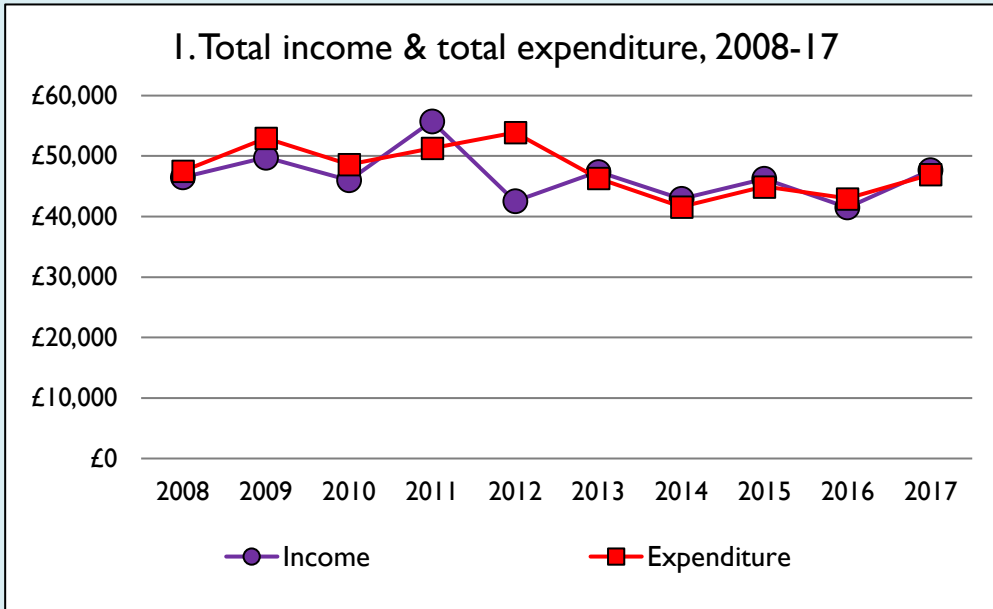

Finance dashboard for the parish of Lacey Green in the Deanery of AYLESBURY

Weekly average planned giving per planned giver (2017)

Parish: £9.99
Diocese: £16.68

Notes & definitions

This dashboard contains figures as submitted by churches currently in the parish; gaps may be the result of missing returns.
 Graph 2 shows a detailed breakdown of the **Total giving** figure in graph 4.
 Graph 3: **Planned giving** = Tax efficient planned giving + Other planned giving; **Planned givers** = Tax efficient planned givers + Other planned givers.
 Graph 4 shows income other than grants and legacies.
 Graph 4: **Total giving** = Tax efficient planned giving + Other planned giving + Collections at services + All other giving, including Special Appeals.
 Graph 4: **Other income** = Dividends, interest, income from property + Any other income.
 Graph 5 shows expenditure other than capital expenditure.
 Graph 5: **Other expenditure** = Fund-raising activities + Mission and evangelism costs + Cost of trading + Other expenses.
 Graph 5: **Running expenses & utilities** also includes governance costs.
 Graphs 1-6: Unrestricted and Restricted amounts have been combined.
 For further definitions please see the guidance notes attached to the Return of Parish Finance: <https://parishreturns.churchofengland.org/>

Number of churches included in returns: 2008 1; 2009 1; 2010 1; 2011 1; 2012 1; 2013 1; 2014 1; 2015 1; 2016 1; 2017 1.

Produced by the Research and Statistics Unit, Church House, Great Smith Street, London SW1P 3AZ. Date of production: 12/4/19