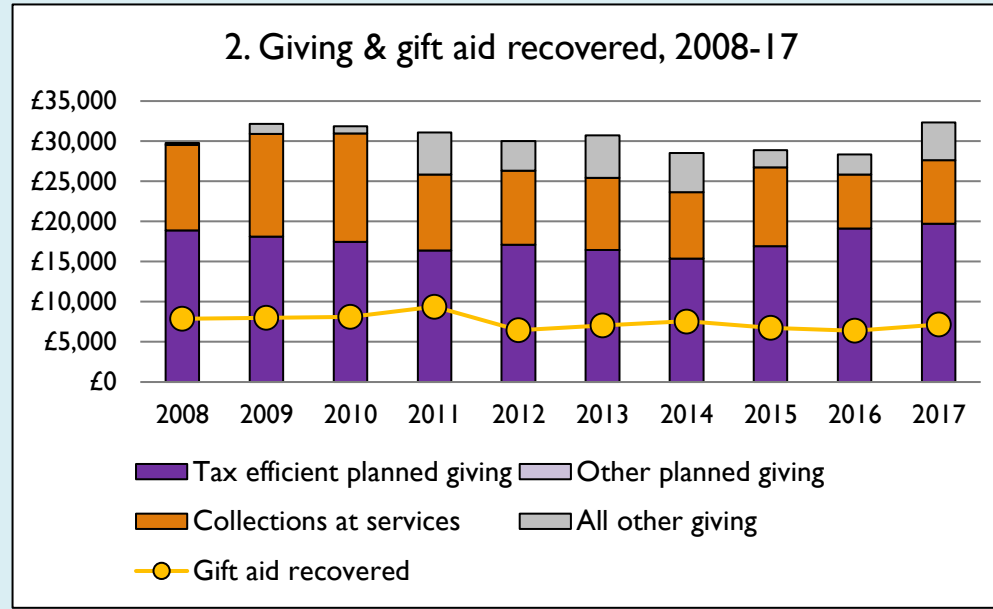

Finance dashboard for the parish of Lacey Green in the Deanery of AYLESBURY

Weekly average planned giving per planned giver (2017)

Parish: £9.99
Diocese: £16.68

Notes & definitions

This dashboard contains figures as submitted by churches currently in the parish; gaps may be the result of missing returns.
 Graph 2 shows a detailed breakdown of the **Total giving** figure in graph 4.
 Graph 3: **Planned giving** = Tax efficient planned giving + Other planned giving; **Planned givers** = Tax efficient planned givers + Other planned givers.
 Graph 4 shows income other than grants and legacies.
 Graph 4: **Total giving** = Tax efficient planned giving + Other planned giving + Collections at services + All other giving, including Special Appeals.
 Graph 4: **Other income** = Dividends, interest, income from property + Any other income.
 Graph 5 shows expenditure other than capital expenditure.
 Graph 5: **Other expenditure** = Fund-raising activities + Mission and evangelism costs + Cost of trading + Other expenses.
 Graph 5: **Running expenses & utilities** also includes governance costs.
 Graphs 1-6: Unrestricted and Restricted amounts have been combined.
 For further definitions please see the guidance notes attached to the Return of Parish Finance: <https://parishreturns.churchofengland.org/>

Number of churches in parish (2019): 1

Parish code: 270614

Variations from year to year may be the result of changes in the number of churches that submitted returns, or changes in parish/benefice structure.

Number of churches included in returns: 2008 1; 2009 1; 2010 1; 2011 1; 2012 1; 2013 1; 2014 1; 2015 1; 2016 1; 2017 1.

Produced by the Research and Statistics Unit, Church House, Great Smith Street, London SW1P 3AZ. Date of production: 12/4/19