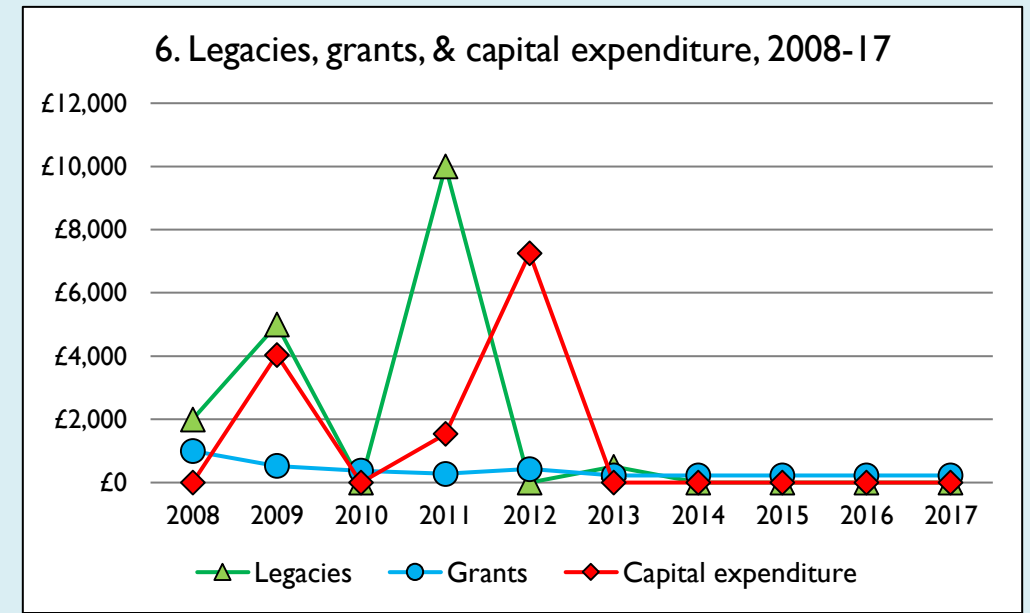

Finance dashboard for the parish of Lacey Green in the Deanery of AYLESBURY

Weekly average planned giving per planned giver (2017)

Parish: £9.99
Diocese: £16.68

Notes & definitions

This dashboard contains figures as submitted by churches currently in the parish; gaps may be the result of missing returns.
 Graph 2 shows a detailed breakdown of the **Total giving** figure in graph 4.
 Graph 3: **Planned giving** = Tax efficient planned giving + Other planned giving; **Planned givers** = Tax efficient planned givers + Other planned givers.
 Graph 4 shows income other than grants and legacies.
 Graph 4: **Total giving** = Tax efficient planned giving + Other planned giving + Collections at services + All other giving, including Special Appeals.
 Graph 4: **Other income** = Dividends, interest, income from property + Any other income.
 Graph 5 shows expenditure other than capital expenditure.
 Graph 5: **Other expenditure** = Fund-raising activities + Mission and evangelism costs + Cost of trading + Other expenses.
 Graph 5: **Running expenses & utilities** also includes governance costs.
 Graphs 1-6: Unrestricted and Restricted amounts have been combined.
 For further definitions please see the guidance notes attached to the Return of Parish Finance: <https://parishreturns.churchofengland.org/>

Number of churches included in returns: 2008 1; 2009 1; 2010 1; 2011 1; 2012 1; 2013 1; 2014 1; 2015 1; 2016 1; 2017 1.

Produced by the Research and Statistics Unit, Church House, Great Smith Street, London SW1P 3AZ. Date of production: 12/4/19