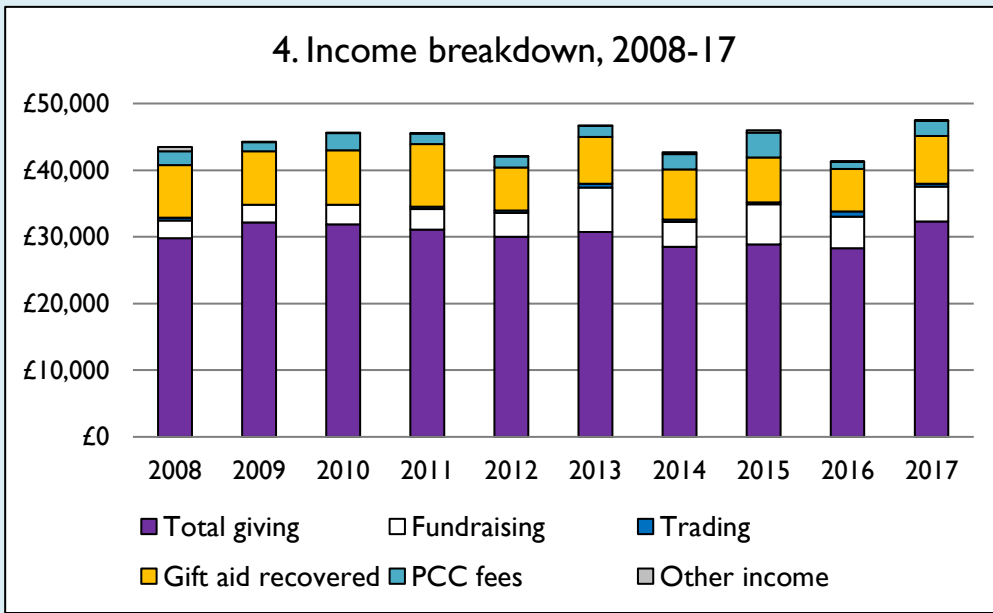

Finance dashboard for the parish of Lacey Green in the Deanery of AYLESBURY

Weekly average planned giving per planned giver (2017)

Parish: £9.99
Diocese: £16.68

Notes & definitions

This dashboard contains figures as submitted by churches currently in the parish; gaps may be the result of missing returns.
 Graph 2 shows a detailed breakdown of the **Total giving** figure in graph 4.
 Graph 3: **Planned giving** = Tax efficient planned giving + Other planned giving; **Planned givers** = Tax efficient planned givers + Other planned givers.
 Graph 4 shows income other than grants and legacies.
 Graph 4: **Total giving** = Tax efficient planned giving + Other planned giving + Collections at services + All other giving, including Special Appeals.
 Graph 4: **Other income** = Dividends, interest, income from property + Any other income.
 Graph 5 shows expenditure other than capital expenditure.
 Graph 5: **Other expenditure** = Fund-raising activities + Mission and evangelism costs + Cost of trading + Other expenses.
 Graph 5: **Running expenses & utilities** also includes governance costs.
 Graphs 1-6: Unrestricted and Restricted amounts have been combined.
 For further definitions please see the guidance notes attached to the Return of Parish Finance: <https://parishreturns.churchofengland.org/>

Number of churches in parish (2019): 1

Parish code: 270614

Variations from year to year may be the result of changes in the number of churches that submitted returns, or changes in parish/benefice structure.

Number of churches included in returns: 2008 1; 2009 1; 2010 1; 2011 1; 2012 1; 2013 1; 2014 1; 2015 1; 2016 1; 2017 1.

Produced by the Research and Statistics Unit, Church House, Great Smith Street, London SW1P 3AZ. Date of production: 12/4/19