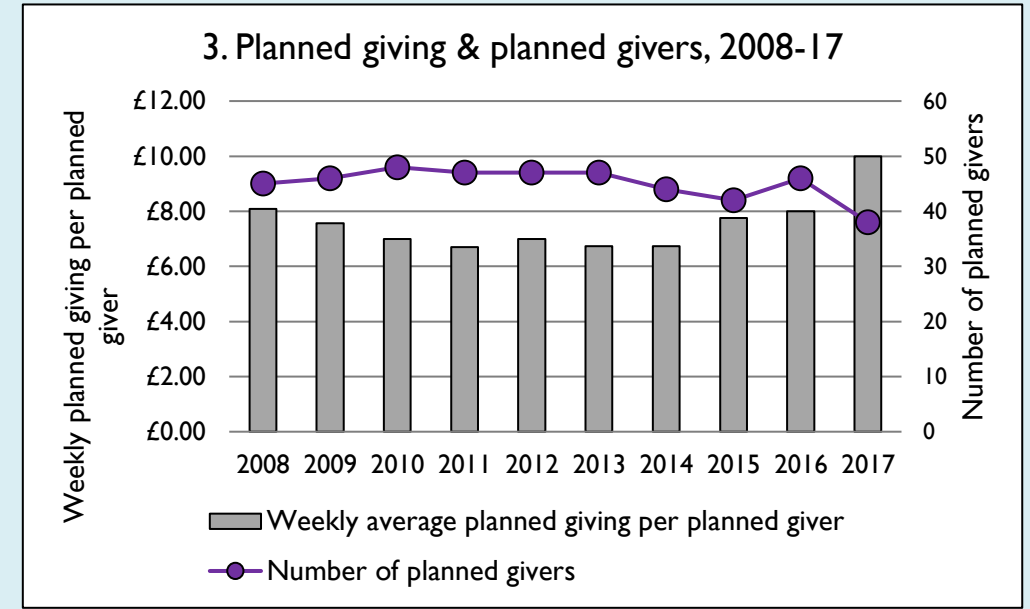

Finance dashboard for the parish of Lacey Green in the Deanery of AYLESBURY

Weekly average planned giving per planned giver (2017)

Parish: £9.99
Diocese: £16.68

Notes & definitions

This dashboard contains figures as submitted by churches currently in the parish; gaps may be the result of missing returns.
 Graph 2 shows a detailed breakdown of the **Total giving** figure in graph 4.
 Graph 3: **Planned giving** = Tax efficient planned giving + Other planned giving; **Planned givers** = Tax efficient planned givers + Other planned givers.
 Graph 4 shows income other than grants and legacies.
 Graph 4: **Total giving** = Tax efficient planned giving + Other planned giving + Collections at services + All other giving, including Special Appeals.
 Graph 4: **Other income** = Dividends, interest, income from property + Any other income.
 Graph 5 shows expenditure other than capital expenditure.
 Graph 5: **Other expenditure** = Fund-raising activities + Mission and evangelism costs + Cost of trading + Other expenses.
 Graph 5: **Running expenses & utilities** also includes governance costs.
 Graphs 1-6: Unrestricted and Restricted amounts have been combined.
 For further definitions please see the guidance notes attached to the Return of Parish Finance: <https://parishreturns.churchofengland.org/>

Number of churches in parish (2019): 1

Parish code: 270614

Variations from year to year may be the result of changes in the number of churches that submitted returns, or changes in parish/benefice structure.

Number of churches included in returns: 2008 1; 2009 1; 2010 1; 2011 1; 2012 1; 2013 1; 2014 1; 2015 1; 2016 1; 2017 1.

Produced by the Research and Statistics Unit, Church House, Great Smith Street, London SW1P 3AZ. Date of production: 12/4/19