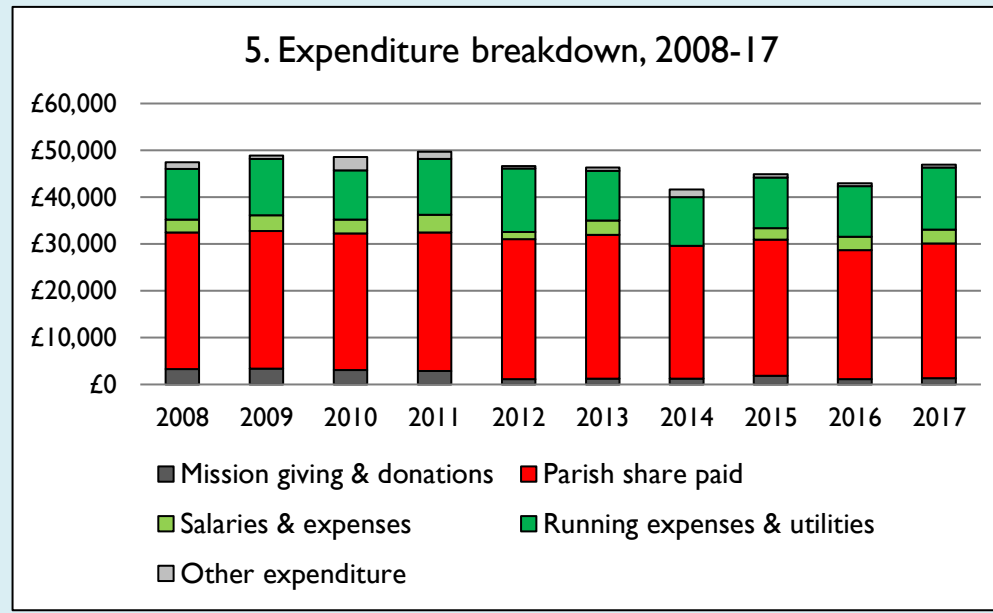

Finance dashboard for the parish of Lacey Green in the Deanery of AYLESBURY

Weekly average planned giving per planned giver (2017)

Parish: £9.99
Diocese: £16.68

Notes & definitions

This dashboard contains figures as submitted by churches currently in the parish; gaps may be the result of missing returns.
 Graph 2 shows a detailed breakdown of the **Total giving** figure in graph 4.
 Graph 3: **Planned giving** = Tax efficient planned giving + Other planned giving; **Planned givers** = Tax efficient planned givers + Other planned givers.
 Graph 4 shows income other than grants and legacies.
 Graph 4: **Total giving** = Tax efficient planned giving + Other planned giving + Collections at services + All other giving, including Special Appeals.
 Graph 4: **Other income** = Dividends, interest, income from property + Any other income.
 Graph 5 shows expenditure other than capital expenditure.
 Graph 5: **Other expenditure** = Fund-raising activities + Mission and evangelism costs + Cost of trading + Other expenses.
 Graph 5: **Running expenses & utilities** also includes governance costs.
 Graphs 1-6: Unrestricted and Restricted amounts have been combined.
 For further definitions please see the guidance notes attached to the Return of Parish Finance: <https://parishreturns.churchofengland.org/>

Number of churches included in returns: 2008 1; 2009 1; 2010 1; 2011 1; 2012 1; 2013 1; 2014 1; 2015 1; 2016 1; 2017 1.

Produced by the Research and Statistics Unit, Church House, Great Smith Street, London SW1P 3AZ. Date of production: 12/4/19