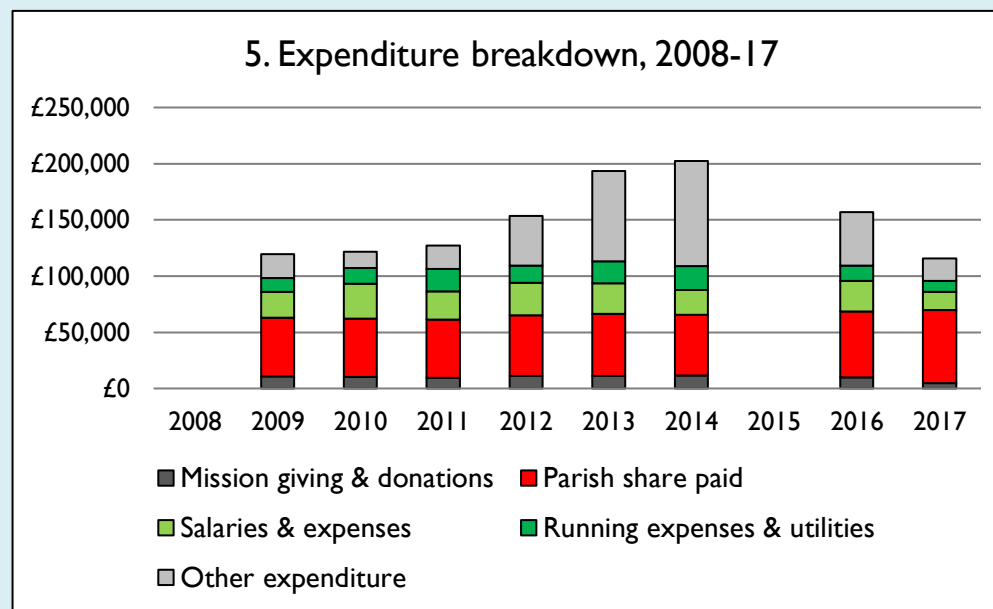

Finance dashboard for the parish of Haddenham in the Deanery of AYLESBURY

Weekly average planned giving per planned giver (2017)

Parish: £17.54
Diocese: £16.68

Notes & definitions

This dashboard contains figures as submitted by churches currently in the parish; gaps may be the result of missing returns.
 Graph 2 shows a detailed breakdown of the **Total giving** figure in graph 4.
 Graph 3: **Planned giving** = Tax efficient planned giving + Other planned giving; **Planned givers** = Tax efficient planned givers + Other planned givers.
 Graph 4 shows income other than grants and legacies.
 Graph 4: **Total giving** = Tax efficient planned giving + Other planned giving + Collections at services + All other giving, including Special Appeals.
 Graph 4: **Other income** = Dividends, interest, income from property + Any other income.
 Graph 5 shows expenditure other than capital expenditure.
 Graph 5: **Other expenditure** = Fund-raising activities + Mission and evangelism costs + Cost of trading + Other expenses.
 Graph 5: **Running expenses & utilities** also includes governance costs.
 Graphs 1-6: Unrestricted and Restricted amounts have been combined.
 For further definitions please see the guidance notes attached to the Return of Parish Finance: <https://parishreturns.churchofengland.org/>

Number of churches included in returns: 2008 0; 2009 1; 2010 1; 2011 1; 2012 1; 2013 1; 2014 1; 2015 0; 2016 1; 2017 1.

Produced by the Research and Statistics Unit, Church House, Great Smith Street, London SW1P 3AZ. Date of production: 12/4/19