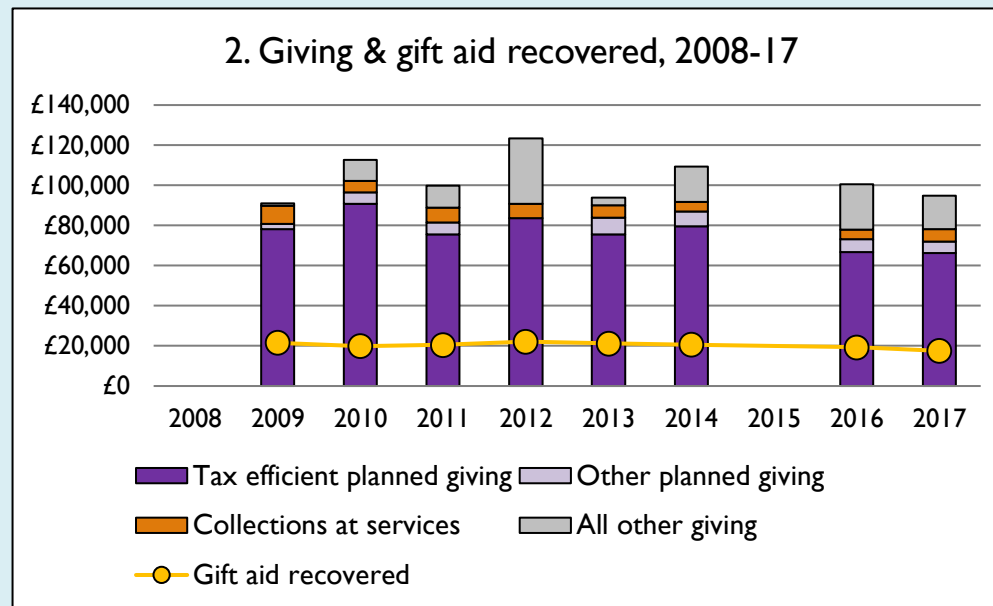

Finance dashboard for the parish of Haddenham in the Deanery of AYLESBURY

Weekly average planned giving per planned giver (2017)

Parish: £17.54
Diocese: £16.68

Notes & definitions

This dashboard contains figures as submitted by churches currently in the parish; gaps may be the result of missing returns.
 Graph 2 shows a detailed breakdown of the **Total giving** figure in graph 4.
 Graph 3: **Planned giving** = Tax efficient planned giving + Other planned giving; **Planned givers** = Tax efficient planned givers + Other planned givers.
 Graph 4 shows income other than grants and legacies.
 Graph 4: **Total giving** = Tax efficient planned giving + Other planned giving + Collections at services + All other giving, including Special Appeals.
 Graph 4: **Other income** = Dividends, interest, income from property + Any other income.
 Graph 5 shows expenditure other than capital expenditure.
 Graph 5: **Other expenditure** = Fund-raising activities + Mission and evangelism costs + Cost of trading + Other expenses.
 Graph 5: **Running expenses & utilities** also includes governance costs.
 Graphs 1-6: Unrestricted and Restricted amounts have been combined.
 For further definitions please see the guidance notes attached to the Return of Parish Finance: <https://parishreturns.churchofengland.org/>

Number of churches included in returns: 2008 0; 2009 1; 2010 1; 2011 1; 2012 1; 2013 1; 2014 1; 2015 0; 2016 1; 2017 1.

Produced by the Research and Statistics Unit, Church House, Great Smith Street, London SW1P 3AZ. Date of production: 12/4/19