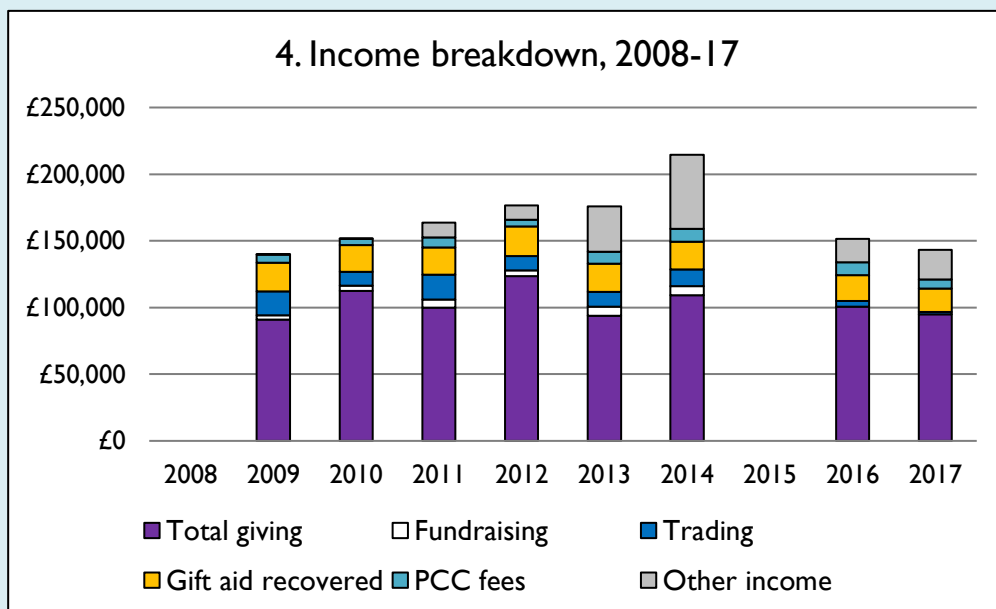

Finance dashboard for the parish of Haddenham in the Deanery of AYLESBURY

Weekly average planned giving per planned giver (2017)

Parish: £17.54
Diocese: £16.68

Notes & definitions

This dashboard contains figures as submitted by churches currently in the parish; gaps may be the result of missing returns.
 Graph 2 shows a detailed breakdown of the **Total giving** figure in graph 4.
 Graph 3: **Planned giving** = Tax efficient planned giving + Other planned giving; **Planned givers** = Tax efficient planned givers + Other planned givers.
 Graph 4 shows income other than grants and legacies.
 Graph 4: **Total giving** = Tax efficient planned giving + Other planned giving + Collections at services + All other giving, including Special Appeals.
 Graph 4: **Other income** = Dividends, interest, income from property + Any other income.
 Graph 5 shows expenditure other than capital expenditure.
 Graph 5: **Other expenditure** = Fund-raising activities + Mission and evangelism costs + Cost of trading + Other expenses.
 Graph 5: **Running expenses & utilities** also includes governance costs.
 Graphs 1-6: Unrestricted and Restricted amounts have been combined.
 For further definitions please see the guidance notes attached to the Return of Parish Finance: <https://parishreturns.churchofengland.org/>

Number of churches included in returns: 2008 0; 2009 1; 2010 1; 2011 1; 2012 1; 2013 1; 2014 1; 2015 0; 2016 1; 2017 1.

Produced by the Research and Statistics Unit, Church House, Great Smith Street, London SW1P 3AZ. Date of production: 12/4/19