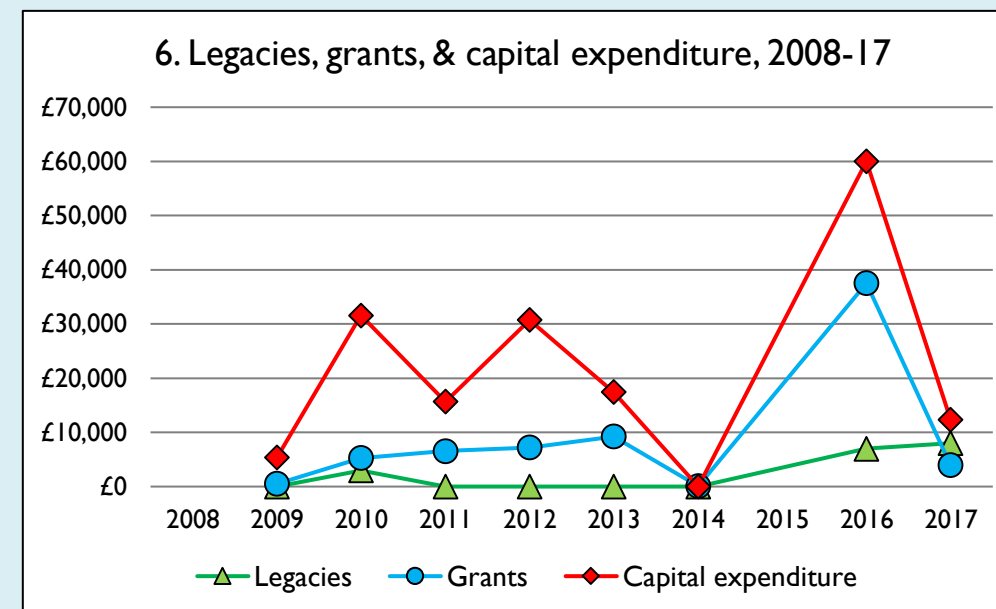

Finance dashboard for the parish of Haddenham in the Deanery of AYLESBURY

Weekly average planned giving per planned giver (2017)

Parish: £17.54
Diocese: £16.68

Notes & definitions

This dashboard contains figures as submitted by churches currently in the parish; gaps may be the result of missing returns.
 Graph 2 shows a detailed breakdown of the **Total giving** figure in graph 4.
 Graph 3: **Planned giving** = Tax efficient planned giving + Other planned giving; **Planned givers** = Tax efficient planned givers + Other planned givers.
 Graph 4 shows income other than grants and legacies.
 Graph 4: **Total giving** = Tax efficient planned giving + Other planned giving + Collections at services + All other giving, including Special Appeals.
 Graph 4: **Other income** = Dividends, interest, income from property + Any other income.
 Graph 5 shows expenditure other than capital expenditure.
 Graph 5: **Other expenditure** = Fund-raising activities + Mission and evangelism costs + Cost of trading + Other expenses.
 Graph 5: **Running expenses & utilities** also includes governance costs.
 Graphs 1-6: Unrestricted and Restricted amounts have been combined.
 For further definitions please see the guidance notes attached to the Return of Parish Finance: <https://parishreturns.churchofengland.org/>

Number of churches included in returns: 2008 0; 2009 1; 2010 1; 2011 1; 2012 1; 2013 1; 2014 1; 2015 0; 2016 1; 2017 1.

Produced by the Research and Statistics Unit, Church House, Great Smith Street, London SW1P 3AZ. Date of production: 12/4/19