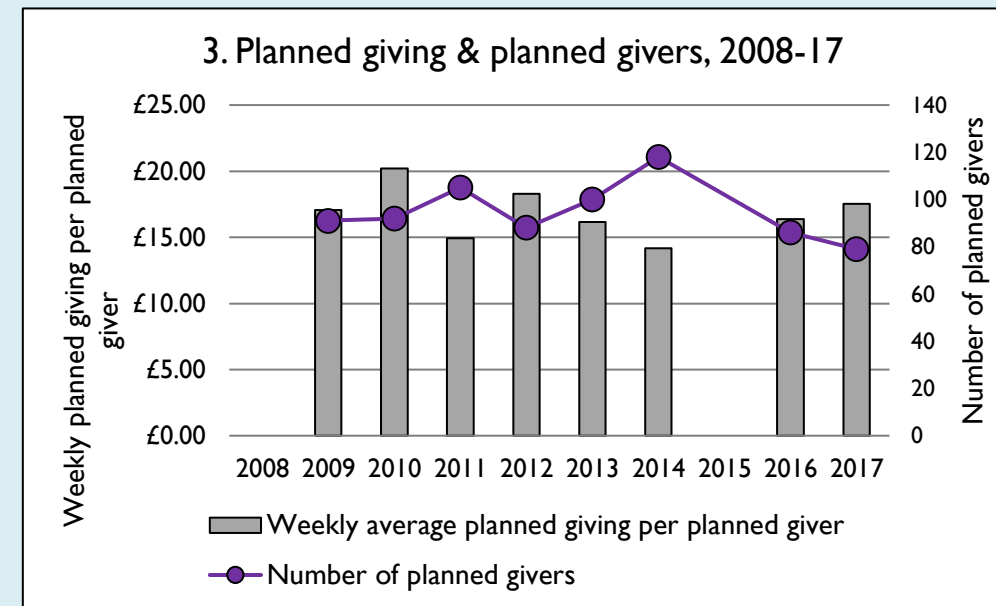

Finance dashboard for the parish of Haddenham in the Deanery of AYLESBURY

Weekly average planned giving per planned giver (2017)

Parish: £17.54
Diocese: £16.68

Notes & definitions

This dashboard contains figures as submitted by churches currently in the parish; gaps may be the result of missing returns.
 Graph 2 shows a detailed breakdown of the **Total giving** figure in graph 4.
 Graph 3: **Planned giving** = Tax efficient planned giving + Other planned giving; **Planned givers** = Tax efficient planned givers + Other planned givers.
 Graph 4 shows income other than grants and legacies.
 Graph 4: **Total giving** = Tax efficient planned giving + Other planned giving + Collections at services + All other giving, including Special Appeals.
 Graph 4: **Other income** = Dividends, interest, income from property + Any other income.
 Graph 5 shows expenditure other than capital expenditure.
 Graph 5: **Other expenditure** = Fund-raising activities + Mission and evangelism costs + Cost of trading + Other expenses.
 Graph 5: **Running expenses & utilities** also includes governance costs.
 Graphs 1-6: Unrestricted and Restricted amounts have been combined.
 For further definitions please see the guidance notes attached to the Return of Parish Finance: <https://parishreturns.churchofengland.org/>

Number of churches in parish (2019): 1

Parish code: 270609

Variations from year to year may be the result of changes in the number of churches that submitted returns, or changes in parish/benefice structure.

Number of churches included in returns: 2008 0; 2009 1; 2010 1; 2011 1; 2012 1; 2013 1; 2014 1; 2015 0; 2016 1; 2017 1.

Produced by the Research and Statistics Unit, Church House, Great Smith Street, London SW1P 3AZ. Date of production: 12/4/19