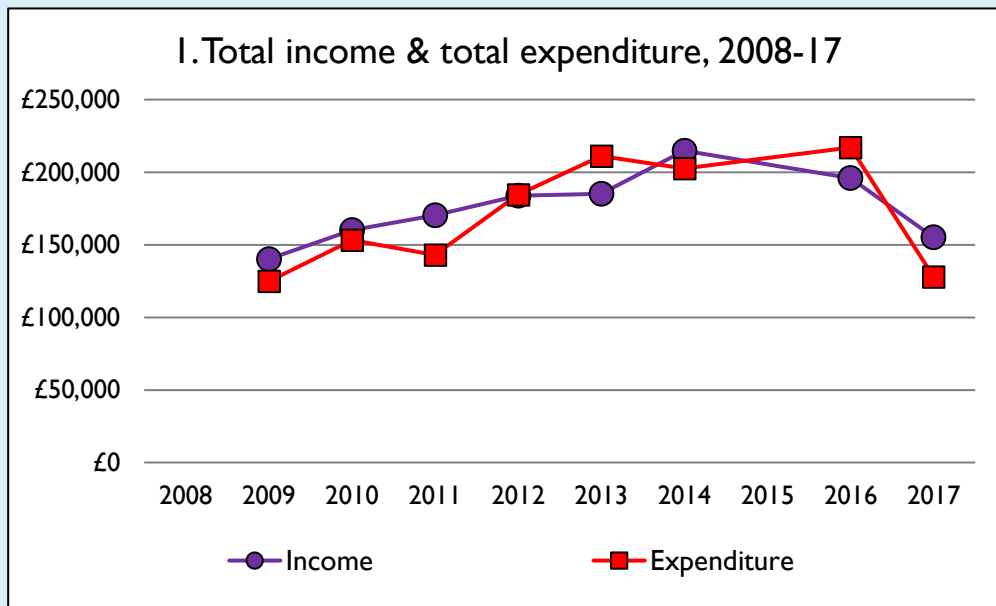

Finance dashboard for the parish of Haddenham in the Deanery of AYLESBURY

Weekly average planned giving per planned giver (2017)

Parish: £17.54
Diocese: £16.68

Notes & definitions

This dashboard contains figures as submitted by churches currently in the parish; gaps may be the result of missing returns.
 Graph 2 shows a detailed breakdown of the **Total giving** figure in graph 4.
 Graph 3: **Planned giving** = Tax efficient planned giving + Other planned giving; **Planned givers** = Tax efficient planned givers + Other planned givers.
 Graph 4 shows income other than grants and legacies.
 Graph 4: **Total giving** = Tax efficient planned giving + Other planned giving + Collections at services + All other giving, including Special Appeals.
 Graph 4: **Other income** = Dividends, interest, income from property + Any other income.
 Graph 5 shows expenditure other than capital expenditure.
 Graph 5: **Other expenditure** = Fund-raising activities + Mission and evangelism costs + Cost of trading + Other expenses.
 Graph 5: **Running expenses & utilities** also includes governance costs.
 Graphs 1-6: Unrestricted and Restricted amounts have been combined.
 For further definitions please see the guidance notes attached to the Return of Parish Finance: <https://parishreturns.churchofengland.org/>

Number of churches included in returns: 2008 0; 2009 1; 2010 1; 2011 1; 2012 1; 2013 1; 2014 1; 2015 0; 2016 1; 2017 1.

Produced by the Research and Statistics Unit, Church House, Great Smith Street, London SW1P 3AZ. Date of production: 12/4/19