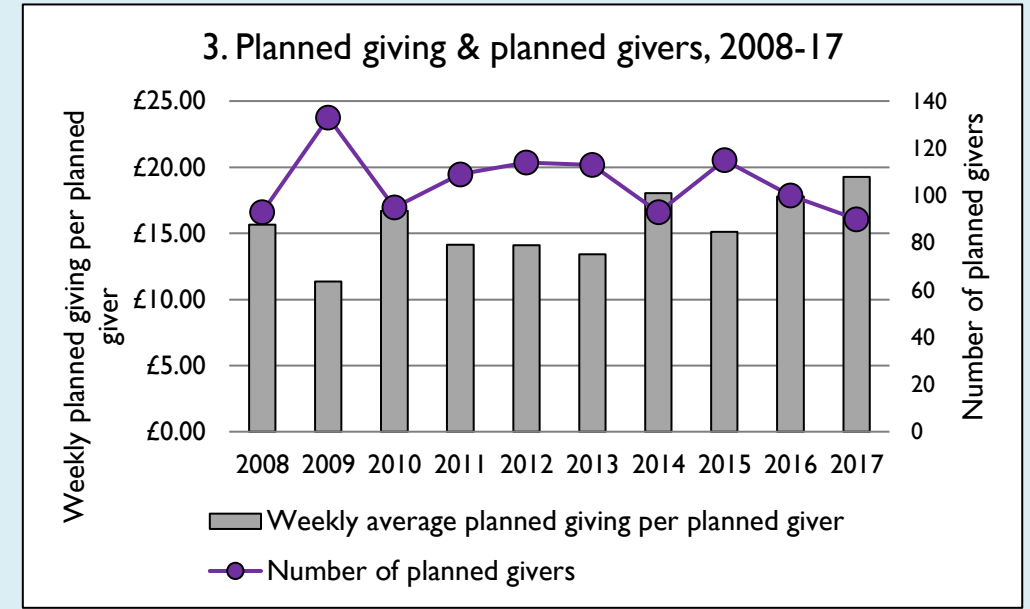

Finance dashboard for the parish of Grove in the Deanery of WANTAGE

Weekly average planned giving per planned giver (2017)

Parish: £19.25
Diocese: £16.68

Notes & definitions

This dashboard contains figures as submitted by churches currently in the parish; gaps may be the result of missing returns.
 Graph 2 shows a detailed breakdown of the **Total giving** figure in graph 4.
 Graph 3: **Planned giving** = Tax efficient planned giving + Other planned giving; **Planned givers** = Tax efficient planned givers + Other planned givers.
 Graph 4 shows income other than grants and legacies.
 Graph 4: **Total giving** = Tax efficient planned giving + Other planned giving + Collections at services + All other giving, including Special Appeals.
 Graph 4: **Other income** = Dividends, interest, income from property + Any other income.
 Graph 5 shows expenditure other than capital expenditure.
 Graph 5: **Other expenditure** = Fund-raising activities + Mission and evangelism costs + Cost of trading + Other expenses.
 Graph 5: **Running expenses & utilities** also includes governance costs.
 Graphs 1-6: Unrestricted and Restricted amounts have been combined.
 For further definitions please see the guidance notes attached to the Return of Parish Finance: <https://parishreturns.churchofengland.org/>

Number of churches in parish (2019): 1

Parish code: 270550

Variations from year to year may be the result of changes in the number of churches that submitted returns, or changes in parish/benefice structure.

Number of churches included in returns: 2008 1; 2009 1; 2010 1; 2011 1; 2012 1; 2013 1; 2014 1; 2015 1; 2016 1; 2017 1.

Produced by the Research and Statistics Unit, Church House, Great Smith Street, London SW1P 3AZ. Date of production: 12/4/19