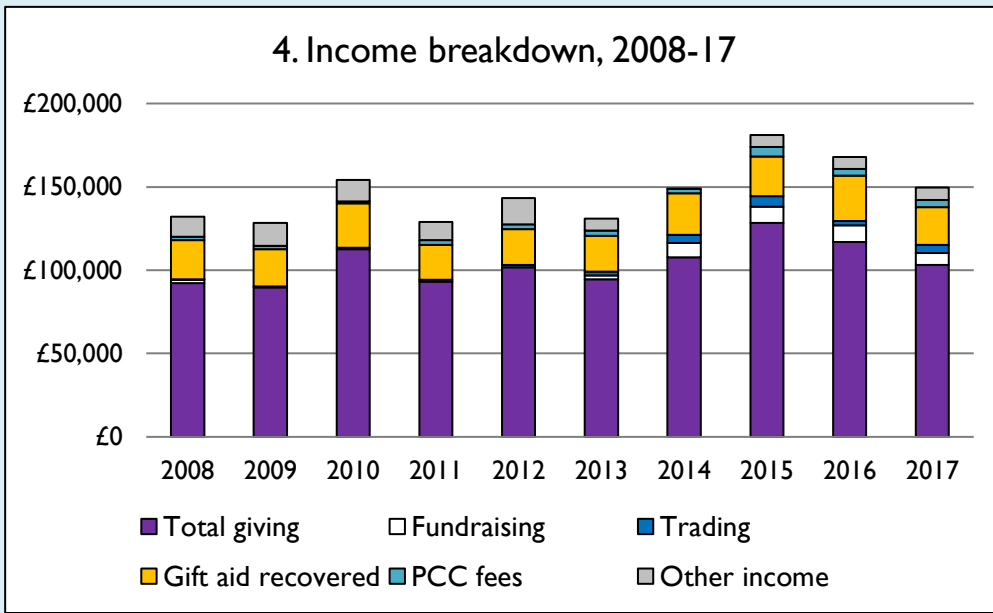

Finance dashboard for the parish of Grove in the Deanery of WANTAGE

Weekly average planned giving per planned giver (2017)

Parish: £19.25
Diocese: £16.68

Notes & definitions

This dashboard contains figures as submitted by churches currently in the parish; gaps may be the result of missing returns.
 Graph 2 shows a detailed breakdown of the **Total giving** figure in graph 4.
 Graph 3: **Planned giving** = Tax efficient planned giving + Other planned giving; **Planned givers** = Tax efficient planned givers + Other planned givers.
 Graph 4 shows income other than grants and legacies.
 Graph 4: **Total giving** = Tax efficient planned giving + Other planned giving + Collections at services + All other giving, including Special Appeals.
 Graph 4: **Other income** = Dividends, interest, income from property + Any other income.
 Graph 5 shows expenditure other than capital expenditure.
 Graph 5: **Other expenditure** = Fund-raising activities + Mission and evangelism costs + Cost of trading + Other expenses.
 Graph 5: **Running expenses & utilities** also includes governance costs.
 Graphs 1-6: Unrestricted and Restricted amounts have been combined.
 For further definitions please see the guidance notes attached to the Return of Parish Finance: <https://parishreturns.churchofengland.org/>

Number of churches included in returns: 2008 1; 2009 1; 2010 1; 2011 1; 2012 1; 2013 1; 2014 1; 2015 1; 2016 1; 2017 1.

Produced by the Research and Statistics Unit, Church House, Great Smith Street, London SW1P 3AZ. Date of production: 12/4/19