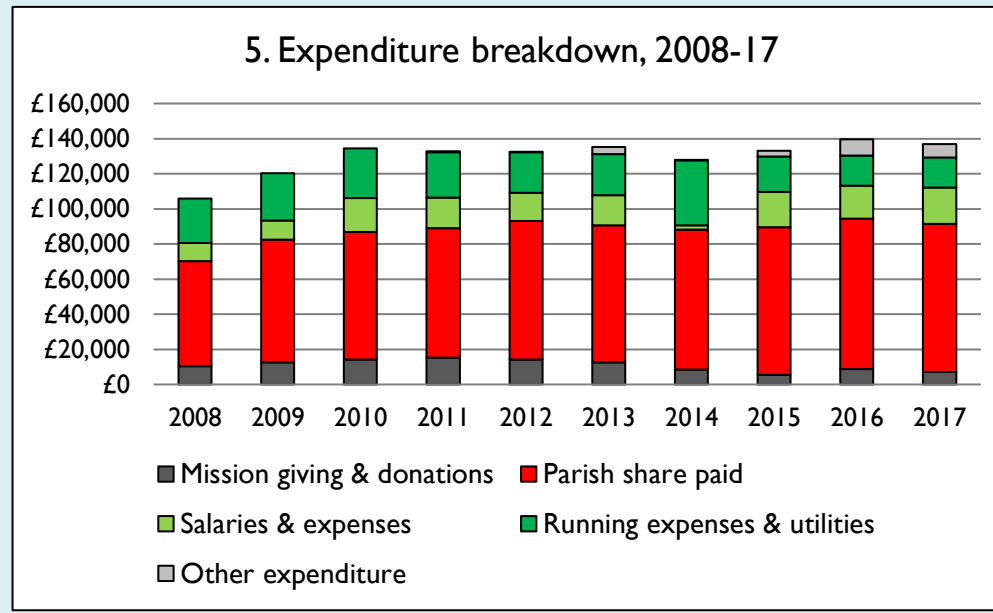

Finance dashboard for the parish of Grove in the Deanery of WANTAGE

Weekly average planned giving per planned giver (2017)

Parish: £19.25
Diocese: £16.68

Notes & definitions

This dashboard contains figures as submitted by churches currently in the parish; gaps may be the result of missing returns.
 Graph 2 shows a detailed breakdown of the **Total giving** figure in graph 4.
 Graph 3: **Planned giving** = Tax efficient planned giving + Other planned giving; **Planned givers** = Tax efficient planned givers + Other planned givers.
 Graph 4 shows income other than grants and legacies.
 Graph 4: **Total giving** = Tax efficient planned giving + Other planned giving + Collections at services + All other giving, including Special Appeals.
 Graph 4: **Other income** = Dividends, interest, income from property + Any other income.
 Graph 5 shows expenditure other than capital expenditure.
 Graph 5: **Other expenditure** = Fund-raising activities + Mission and evangelism costs + Cost of trading + Other expenses.
 Graph 5: **Running expenses & utilities** also includes governance costs.
 Graphs 1-6: Unrestricted and Restricted amounts have been combined.
 For further definitions please see the guidance notes attached to the Return of Parish Finance: <https://parishreturns.churchofengland.org/>

Number of churches included in returns: 2008 1; 2009 1; 2010 1; 2011 1; 2012 1; 2013 1; 2014 1; 2015 1; 2016 1; 2017 1.

Produced by the Research and Statistics Unit, Church House, Great Smith Street, London SW1P 3AZ. Date of production: 12/4/19