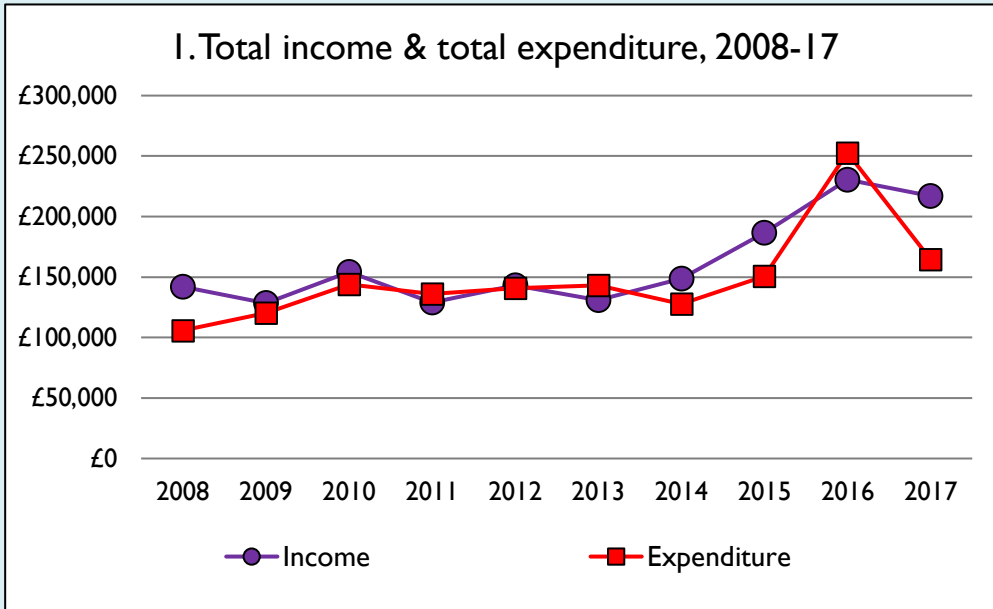

Finance dashboard for the parish of Grove in the Deanery of WANTAGE

Weekly average planned giving per planned giver (2017)

Parish: £19.25
Diocese: £16.68

Notes & definitions

This dashboard contains figures as submitted by churches currently in the parish; gaps may be the result of missing returns.
 Graph 2 shows a detailed breakdown of the **Total giving** figure in graph 4.
 Graph 3: **Planned giving** = Tax efficient planned giving + Other planned giving; **Planned givers** = Tax efficient planned givers + Other planned givers.
 Graph 4 shows income other than grants and legacies.
 Graph 4: **Total giving** = Tax efficient planned giving + Other planned giving + Collections at services + All other giving, including Special Appeals.
 Graph 4: **Other income** = Dividends, interest, income from property + Any other income.
 Graph 5 shows expenditure other than capital expenditure.
 Graph 5: **Other expenditure** = Fund-raising activities + Mission and evangelism costs + Cost of trading + Other expenses.
 Graph 5: **Running expenses & utilities** also includes governance costs.
 Graphs 1-6: Unrestricted and Restricted amounts have been combined.
 For further definitions please see the guidance notes attached to the Return of Parish Finance: <https://parishreturns.churchofengland.org/>

Number of churches included in returns: 2008 1; 2009 1; 2010 1; 2011 1; 2012 1; 2013 1; 2014 1; 2015 1; 2016 1; 2017 1.

Produced by the Research and Statistics Unit, Church House, Great Smith Street, London SW1P 3AZ. Date of production: 12/4/19