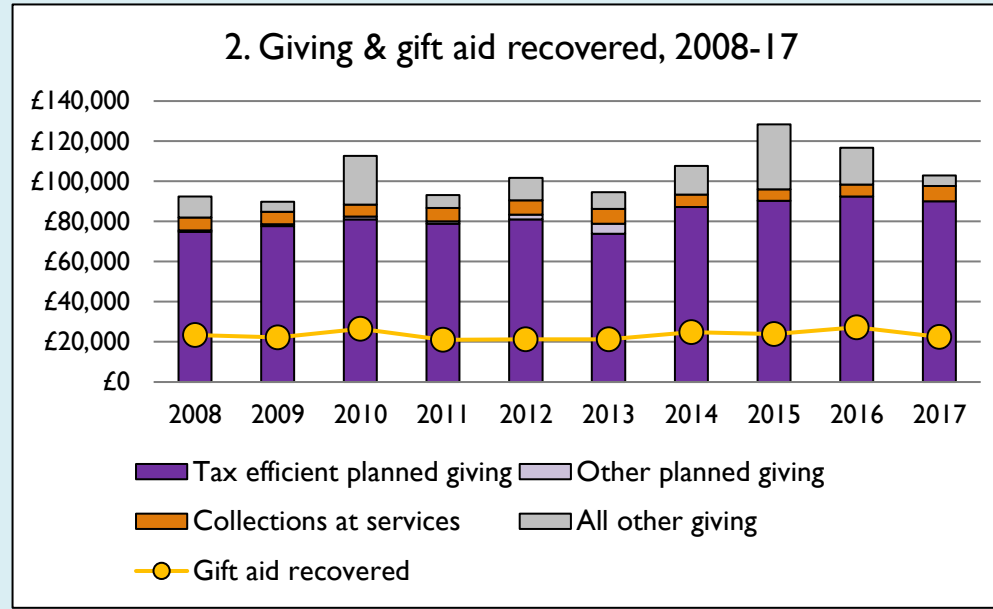

Finance dashboard for the parish of Grove in the Deanery of WANTAGE

Weekly average planned giving per planned giver (2017)

Parish: £19.25
Diocese: £16.68

Notes & definitions

This dashboard contains figures as submitted by churches currently in the parish; gaps may be the result of missing returns.
 Graph 2 shows a detailed breakdown of the **Total giving** figure in graph 4.
 Graph 3: **Planned giving** = Tax efficient planned giving + Other planned giving; **Planned givers** = Tax efficient planned givers + Other planned givers.
 Graph 4 shows income other than grants and legacies.
 Graph 4: **Total giving** = Tax efficient planned giving + Other planned giving + Collections at services + All other giving, including Special Appeals.
 Graph 4: **Other income** = Dividends, interest, income from property + Any other income.
 Graph 5 shows expenditure other than capital expenditure.
 Graph 5: **Other expenditure** = Fund-raising activities + Mission and evangelism costs + Cost of trading + Other expenses.
 Graph 5: **Running expenses & utilities** also includes governance costs.
 Graphs 1-6: Unrestricted and Restricted amounts have been combined.
 For further definitions please see the guidance notes attached to the Return of Parish Finance: <https://parishreturns.churchofengland.org/>

Number of churches included in returns: 2008 1; 2009 1; 2010 1; 2011 1; 2012 1; 2013 1; 2014 1; 2015 1; 2016 1; 2017 1.

Produced by the Research and Statistics Unit, Church House, Great Smith Street, London SW1P 3AZ. Date of production: 12/4/19