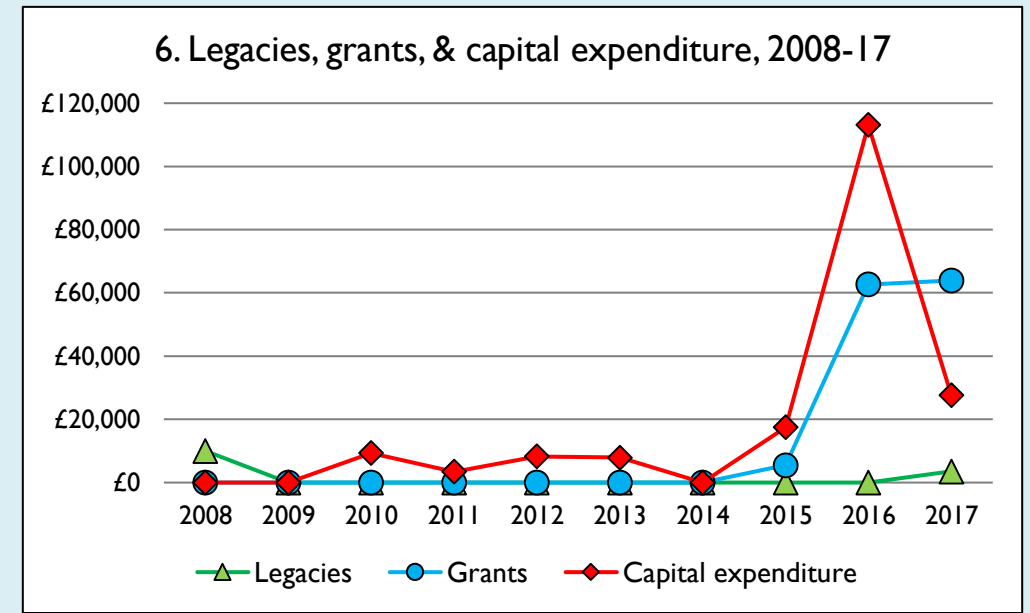

Finance dashboard for the parish of Grove in the Deanery of WANTAGE

Weekly average planned giving per planned giver (2017)

Parish: £19.25
Diocese: £16.68

Notes & definitions

This dashboard contains figures as submitted by churches currently in the parish; gaps may be the result of missing returns.
 Graph 2 shows a detailed breakdown of the **Total giving** figure in graph 4.
 Graph 3: **Planned giving** = Tax efficient planned giving + Other planned giving; **Planned givers** = Tax efficient planned givers + Other planned givers.
 Graph 4 shows income other than grants and legacies.
 Graph 4: **Total giving** = Tax efficient planned giving + Other planned giving + Collections at services + All other giving, including Special Appeals.
 Graph 4: **Other income** = Dividends, interest, income from property + Any other income.
 Graph 5 shows expenditure other than capital expenditure.
 Graph 5: **Other expenditure** = Fund-raising activities + Mission and evangelism costs + Cost of trading + Other expenses.
 Graph 5: **Running expenses & utilities** also includes governance costs.
 Graphs 1-6: Unrestricted and Restricted amounts have been combined.
 For further definitions please see the guidance notes attached to the Return of Parish Finance: <https://parishreturns.churchofengland.org/>

Number of churches included in returns: 2008 1; 2009 1; 2010 1; 2011 1; 2012 1; 2013 1; 2014 1; 2015 1; 2016 1; 2017 1.

Produced by the Research and Statistics Unit, Church House, Great Smith Street, London SW1P 3AZ. Date of production: 12/4/19