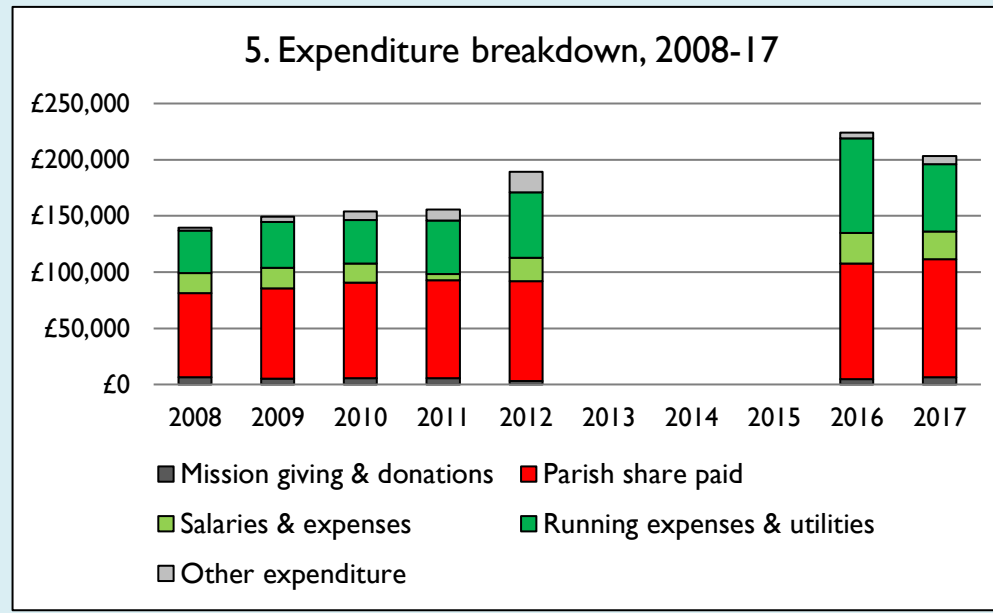

Finance dashboard for the parish of Witney in the Deanery of WITNEY

Weekly average planned giving per planned giver (2017)

Parish: £12.06
Diocese: £16.68

Notes & definitions

This dashboard contains figures as submitted by churches currently in the parish; gaps may be the result of missing returns.
 Graph 2 shows a detailed breakdown of the **Total giving** figure in graph 4.
 Graph 3: **Planned giving** = Tax efficient planned giving + Other planned giving; **Planned givers** = Tax efficient planned givers + Other planned givers.
 Graph 4 shows income other than grants and legacies.
 Graph 4: **Total giving** = Tax efficient planned giving + Other planned giving + Collections at services + All other giving, including Special Appeals.
 Graph 4: **Other income** = Dividends, interest, income from property + Any other income.
 Graph 5 shows expenditure other than capital expenditure.
 Graph 5: **Other expenditure** = Fund-raising activities + Mission and evangelism costs + Cost of trading + Other expenses.
 Graph 5: **Running expenses & utilities** also includes governance costs.
 Graphs 1-6: Unrestricted and Restricted amounts have been combined.
 For further definitions please see the guidance notes attached to the Return of Parish Finance: <https://parishreturns.churchofengland.org/>

Number of churches included in returns: 2008 4; 2009 4; 2010 4; 2011 4; 2012 4; 2013 0; 2014 0; 2015 0; 2016 4; 2017 4.

Produced by the Research and Statistics Unit, Church House, Great Smith Street, London SW1P 3AZ. Date of production: 12/4/19