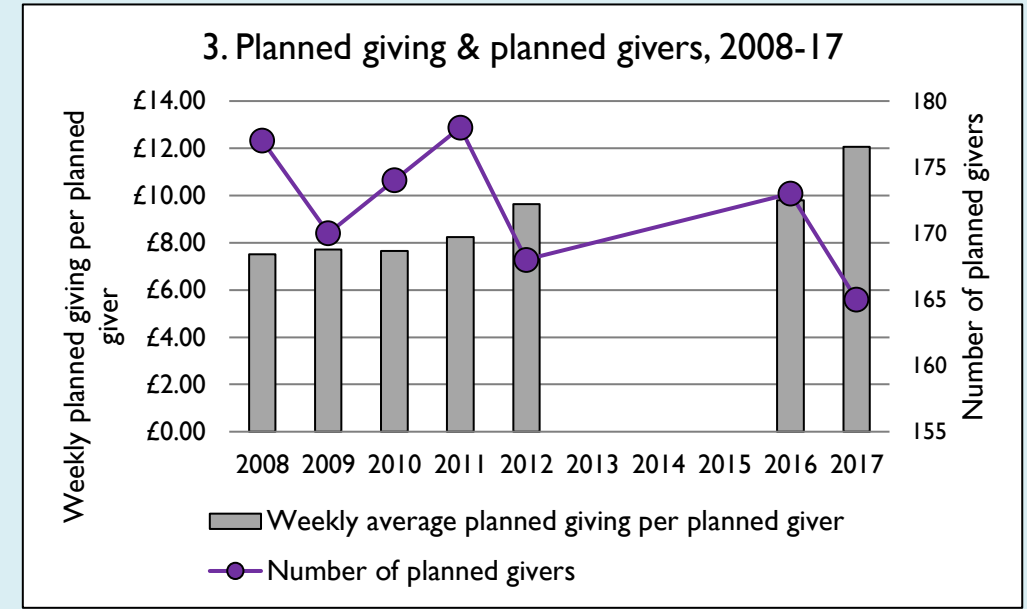

Finance dashboard for the parish of Witney in the Deanery of WITNEY

Weekly average planned giving per planned giver (2017)

Parish: £12.06
Diocese: £16.68

Notes & definitions

This dashboard contains figures as submitted by churches currently in the parish; gaps may be the result of missing returns.
 Graph 2 shows a detailed breakdown of the **Total giving** figure in graph 4.
 Graph 3: **Planned giving** = Tax efficient planned giving + Other planned giving; **Planned givers** = Tax efficient planned givers + Other planned givers.
 Graph 4 shows income other than grants and legacies.
 Graph 4: **Total giving** = Tax efficient planned giving + Other planned giving + Collections at services + All other giving, including Special Appeals.
 Graph 4: **Other income** = Dividends, interest, income from property + Any other income.
 Graph 5 shows expenditure other than capital expenditure.
 Graph 5: **Other expenditure** = Fund-raising activities + Mission and evangelism costs + Cost of trading + Other expenses.
 Graph 5: **Running expenses & utilities** also includes governance costs.
 Graphs 1-6: Unrestricted and Restricted amounts have been combined.
 For further definitions please see the guidance notes attached to the Return of Parish Finance: <https://parishreturns.churchofengland.org/>

Number of churches in parish (2019): 4

Parish code: 270266

Variations from year to year may be the result of changes in the number of churches that submitted returns, or changes in parish/benefice structure.

Number of churches included in returns: 2008 4; 2009 4; 2010 4; 2011 4; 2012 4; 2013 0; 2014 0; 2015 0; 2016 4; 2017 4.

Produced by the Research and Statistics Unit, Church House, Great Smith Street, London SW1P 3AZ. Date of production: 12/4/19