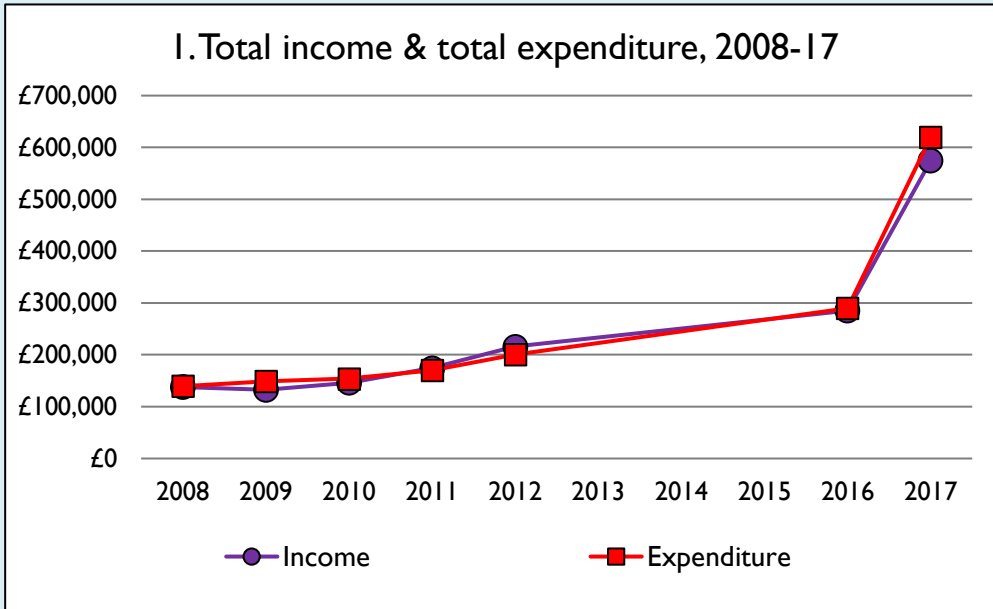

Finance dashboard for the parish of Witney in the Deanery of WITNEY

Weekly average planned giving per planned giver (2017)

Parish: £12.06
Diocese: £16.68

Notes & definitions

This dashboard contains figures as submitted by churches currently in the parish; gaps may be the result of missing returns.
 Graph 2 shows a detailed breakdown of the **Total giving** figure in graph 4.
 Graph 3: **Planned giving** = Tax efficient planned giving + Other planned giving; **Planned givers** = Tax efficient planned givers + Other planned givers.
 Graph 4 shows income other than grants and legacies.
 Graph 4: **Total giving** = Tax efficient planned giving + Other planned giving + Collections at services + All other giving, including Special Appeals.
 Graph 4: **Other income** = Dividends, interest, income from property + Any other income.
 Graph 5 shows expenditure other than capital expenditure.
 Graph 5: **Other expenditure** = Fund-raising activities + Mission and evangelism costs + Cost of trading + Other expenses.
 Graph 5: **Running expenses & utilities** also includes governance costs.
 Graphs 1-6: Unrestricted and Restricted amounts have been combined.
 For further definitions please see the guidance notes attached to the Return of Parish Finance: <https://parishreturns.churchofengland.org/>

Number of churches included in returns: 2008 4; 2009 4; 2010 4; 2011 4; 2012 4; 2013 0; 2014 0; 2015 0; 2016 4; 2017 4.

Produced by the Research and Statistics Unit, Church House, Great Smith Street, London SW1P 3AZ. Date of production: 12/4/19