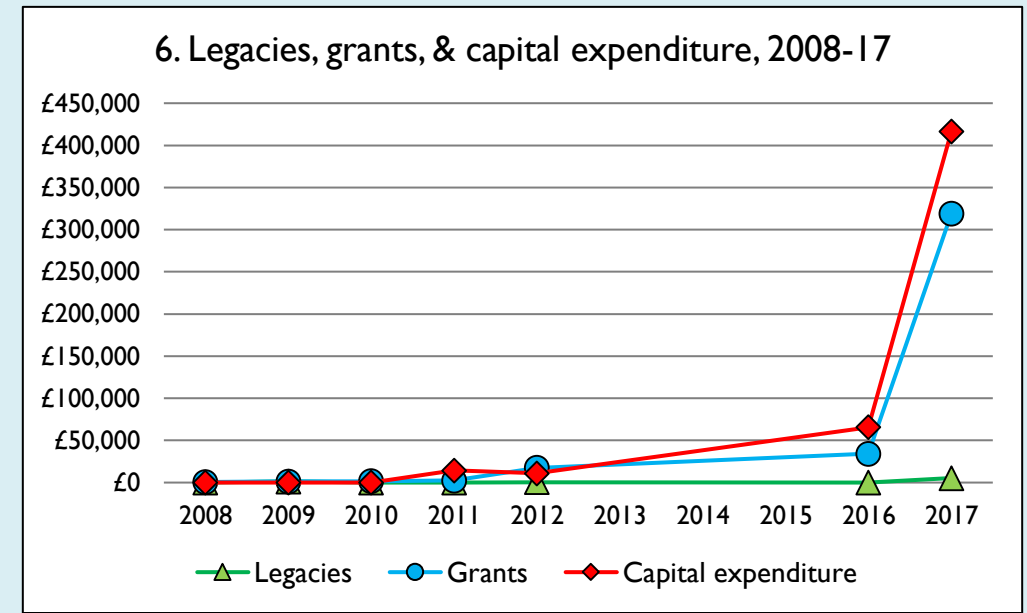

Finance dashboard for the parish of Witney in the Deanery of WITNEY

Weekly average planned giving per planned giver (2017)

Parish: £12.06
Diocese: £16.68

Notes & definitions

This dashboard contains figures as submitted by churches currently in the parish; gaps may be the result of missing returns.
 Graph 2 shows a detailed breakdown of the **Total giving** figure in graph 4.
 Graph 3: **Planned giving** = Tax efficient planned giving + Other planned giving; **Planned givers** = Tax efficient planned givers + Other planned givers.
 Graph 4 shows income other than grants and legacies.
 Graph 4: **Total giving** = Tax efficient planned giving + Other planned giving + Collections at services + All other giving, including Special Appeals.
 Graph 4: **Other income** = Dividends, interest, income from property + Any other income.
 Graph 5 shows expenditure other than capital expenditure.
 Graph 5: **Other expenditure** = Fund-raising activities + Mission and evangelism costs + Cost of trading + Other expenses.
 Graph 5: **Running expenses & utilities** also includes governance costs.
 Graphs 1-6: Unrestricted and Restricted amounts have been combined.
 For further definitions please see the guidance notes attached to the Return of Parish Finance: <https://parishreturns.churchofengland.org/>

Number of churches included in returns: 2008 4; 2009 4; 2010 4; 2011 4; 2012 4; 2013 0; 2014 0; 2015 0; 2016 4; 2017 4.

Produced by the Research and Statistics Unit, Church House, Great Smith Street, London SW1P 3AZ. Date of production: 12/4/19