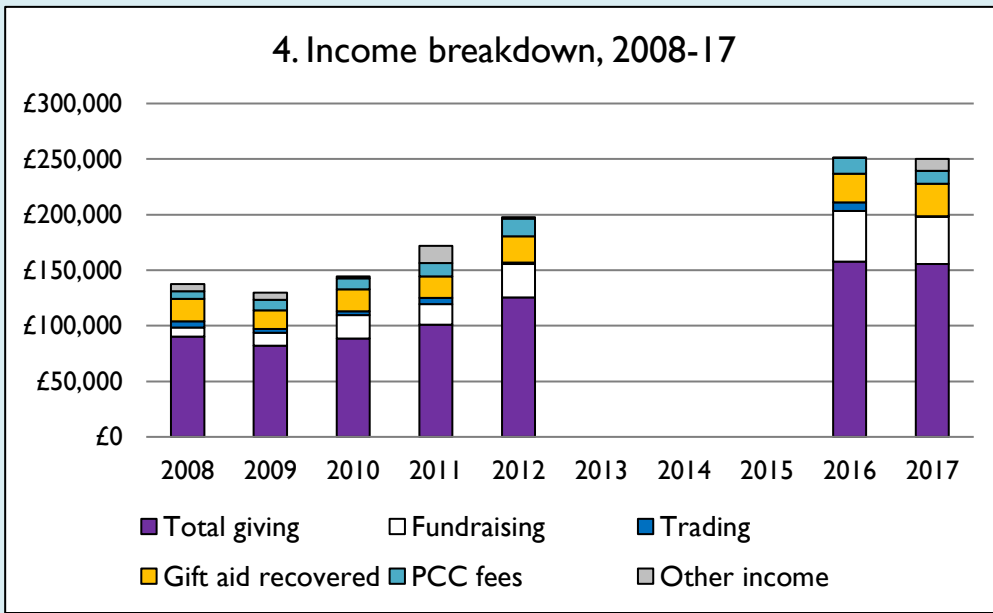

Finance dashboard for the parish of Witney in the Deanery of WITNEY

Weekly average planned giving per planned giver (2017)

Parish: £12.06
Diocese: £16.68

Notes & definitions

This dashboard contains figures as submitted by churches currently in the parish; gaps may be the result of missing returns.
 Graph 2 shows a detailed breakdown of the **Total giving** figure in graph 4.
 Graph 3: **Planned giving** = Tax efficient planned giving + Other planned giving; **Planned givers** = Tax efficient planned givers + Other planned givers.
 Graph 4 shows income other than grants and legacies.
 Graph 4: **Total giving** = Tax efficient planned giving + Other planned giving + Collections at services + All other giving, including Special Appeals.
 Graph 4: **Other income** = Dividends, interest, income from property + Any other income.
 Graph 5 shows expenditure other than capital expenditure.
 Graph 5: **Other expenditure** = Fund-raising activities + Mission and evangelism costs + Cost of trading + Other expenses.
 Graph 5: **Running expenses & utilities** also includes governance costs.
 Graphs 1-6: Unrestricted and Restricted amounts have been combined.
 For further definitions please see the guidance notes attached to the Return of Parish Finance: <https://parishreturns.churchofengland.org/>

Number of churches included in returns: 2008 4; 2009 4; 2010 4; 2011 4; 2012 4; 2013 0; 2014 0; 2015 0; 2016 4; 2017 4.

Produced by the Research and Statistics Unit, Church House, Great Smith Street, London SW1P 3AZ. Date of production: 12/4/19