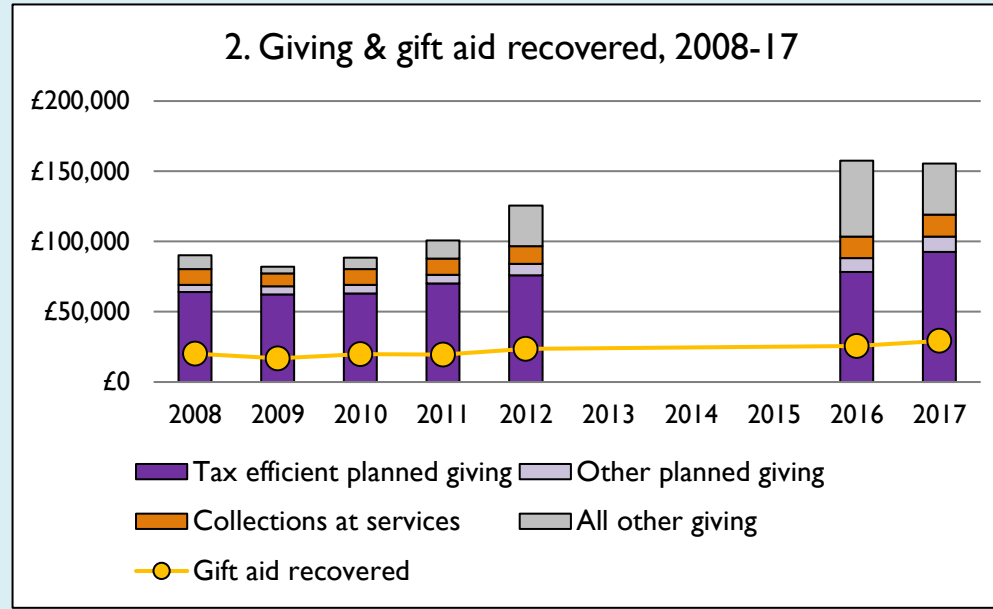

Finance dashboard for the parish of Witney in the Deanery of WITNEY

Weekly average planned giving per planned giver (2017)

Parish: £12.06
Diocese: £16.68

Notes & definitions

This dashboard contains figures as submitted by churches currently in the parish; gaps may be the result of missing returns.
 Graph 2 shows a detailed breakdown of the **Total giving** figure in graph 4.
 Graph 3: **Planned giving** = Tax efficient planned giving + Other planned giving; **Planned givers** = Tax efficient planned givers + Other planned givers.
 Graph 4 shows income other than grants and legacies.
 Graph 4: **Total giving** = Tax efficient planned giving + Other planned giving + Collections at services + All other giving, including Special Appeals.
 Graph 4: **Other income** = Dividends, interest, income from property + Any other income.
 Graph 5 shows expenditure other than capital expenditure.
 Graph 5: **Other expenditure** = Fund-raising activities + Mission and evangelism costs + Cost of trading + Other expenses.
 Graph 5: **Running expenses & utilities** also includes governance costs.
 Graphs 1-6: Unrestricted and Restricted amounts have been combined.
 For further definitions please see the guidance notes attached to the Return of Parish Finance: <https://parishreturns.churchofengland.org/>

Number of churches in parish (2019): 4

Parish code: 270266

Variations from year to year may be the result of changes in the number of churches that submitted returns, or changes in parish/benefice structure.

Number of churches included in returns: 2008 4; 2009 4; 2010 4; 2011 4; 2012 4; 2013 0; 2014 0; 2015 0; 2016 4; 2017 4.

Produced by the Research and Statistics Unit, Church House, Great Smith Street, London SW1P 3AZ. Date of production: 12/4/19