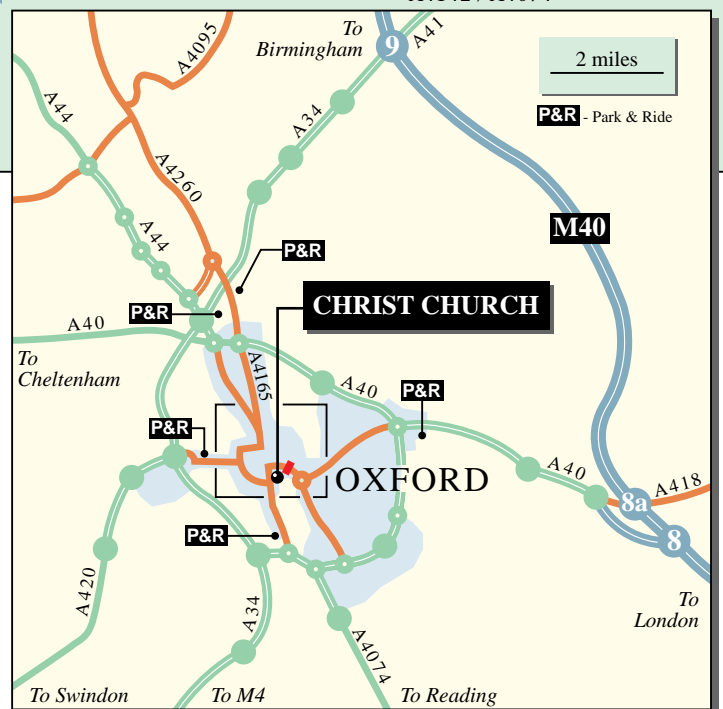

Christ Church

OXFORD OX1 1DP

Tel: 01865 286877

Fax: 01865 286328

Email: conferences@chch.ox.ac.uk

By car - The eastern part of the High St is now closed to private vehicles between 7.30am & 6.30pm. To avoid the city-centre, approach via the A4142 southern ring-road and take the A4144 Abingdon Rd northwards for about 1.5 miles to St Aldate's.

Parking - Multi-storey parking is available to the west of Christ Church, off Oxpens Rd. The nearest park-and-ride car park is about 1.5 miles to the south of Christ Church, off Abingdon Rd.

By train - Christ Church is a 15 minute walk from Oxford Station, via Park End St, New Rd, Queen St and St Aldate's.

By coach - The main coach station is at Gloucester Green, off George St. Christ Church is a 10 minute walk from the coach station, via George St, Cornmarket St and St Aldate's.