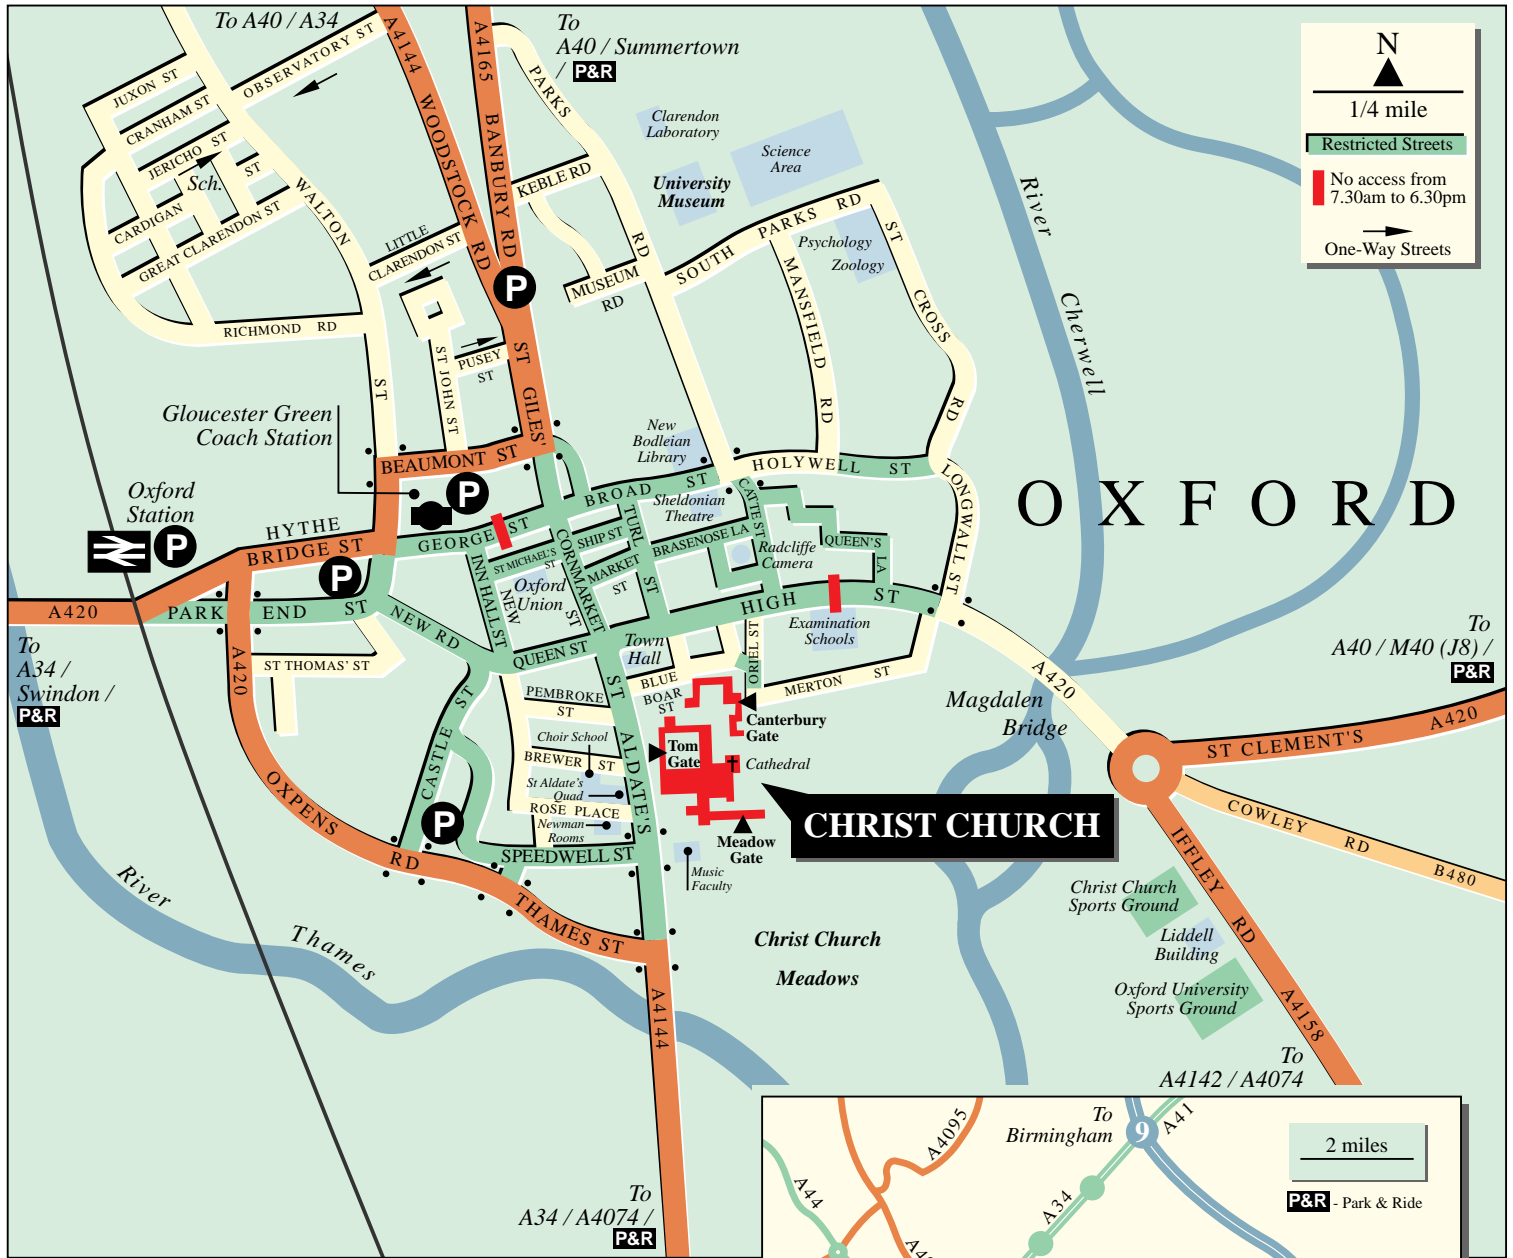

Christ Church

OXFORD OX1 1DP

Tel: 01865 286877

Fax: 01865 286328

Email: conferences@chch.ox.ac.uk

By car - The eastern part of the High St is now closed to private vehicles between 7.30am & 6.30pm. To avoid the city-centre, approach via the A4142 southern ring-road and take the A4144 Abingdon Rd northwards for about 1.5 miles to St Aldate's.

Parking - Multi-storey parking is available to the west of Christ Church, off Oxpens Rd. The nearest park-and-ride car park is about 1.5 miles to the south of Christ Church, off Abingdon Rd.

By train - Christ Church is a 15 minute walk from Oxford Station, via Park End St, New Rd, Queen St and St Aldate's.

By coach - The main coach station is at Gloucester Green, off George St. Christ Church is a 10 minute walk from the coach station, via George St, Cornmarket St and St Aldate's.